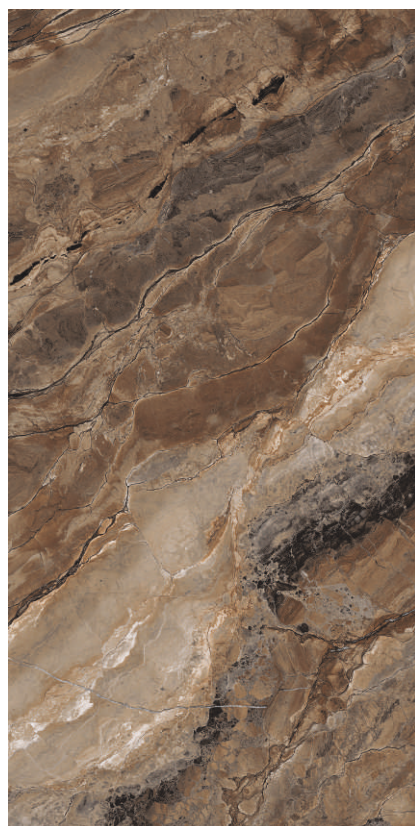

## DYNA SMOKE

ENDLESS  
DESIGN

800X  
1600MM

MATT+  
CARVING

**MARBLE TOUCH**  
next level slab

## EAGLE BROWN

RANDOM

800X  
1600MM

MATT+  
CARVING

**MARBLE TOUCH**  
next level slab