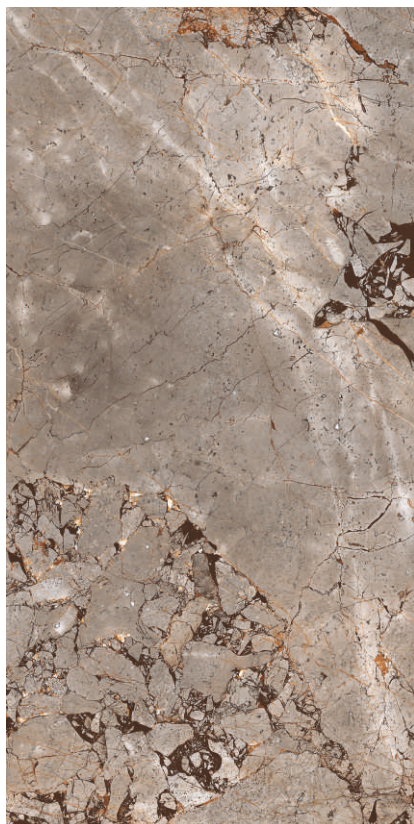

## FENIX GREY

RANDOM

800X  
1600MM

MATT+  
CARVING

**MARBLE TOUCH**  
next level slab