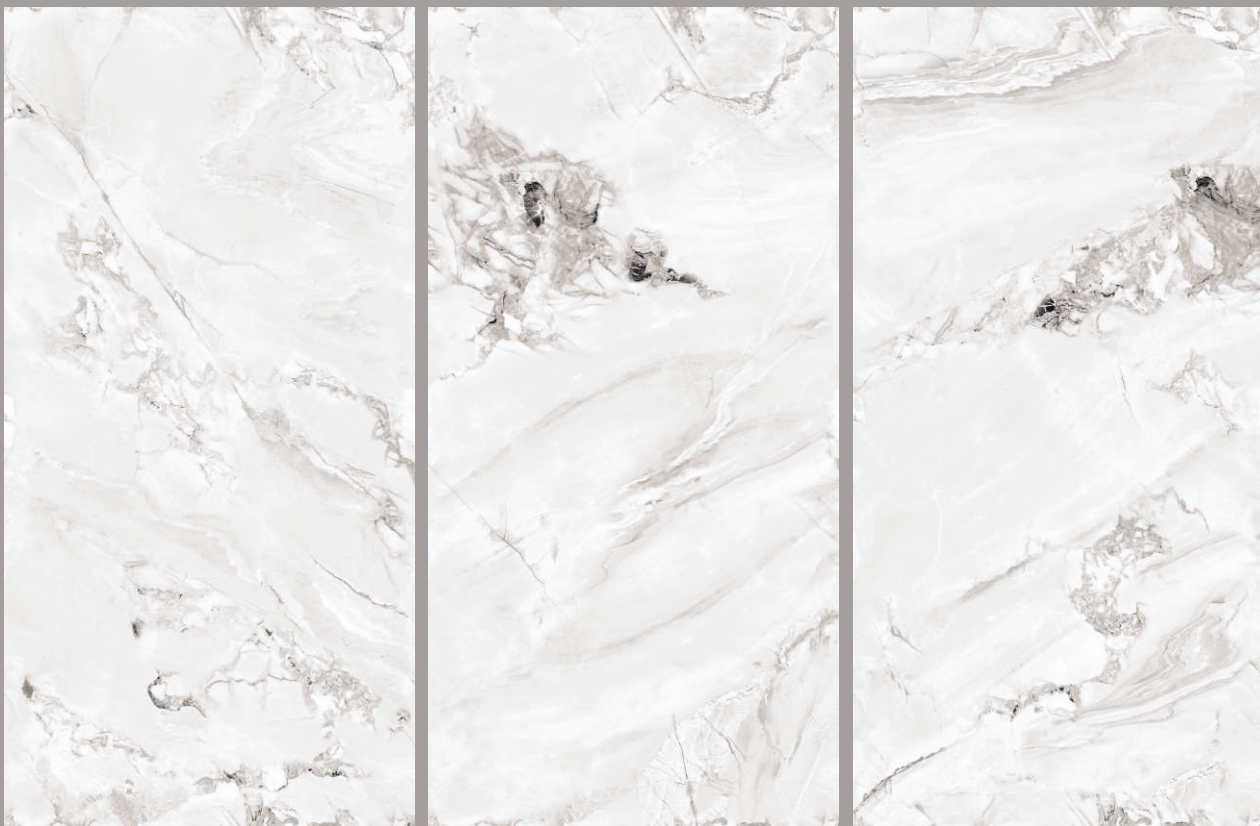

## SILVER ROOT

RANDOM

800X  
1600MM

MATT+  
CARVING

**MARBLE TOUCH**  
next level slab

**SIVER  
ROOT BEIGE**

RANDOM

800X  
1600MM

**MATT+**  
CARVING

**MARBLE TOUCH**  
next level slab