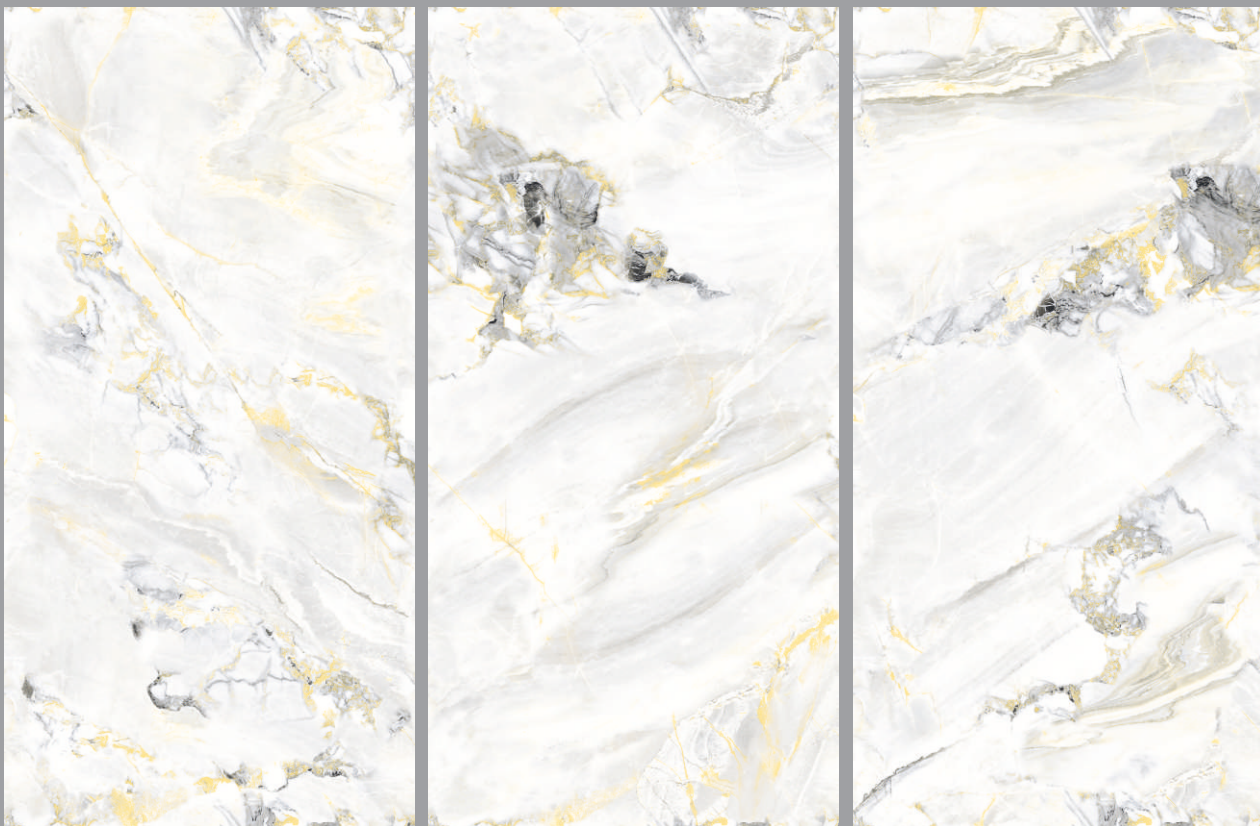

**MATT+**  
CARVING

**MARBLE TOUCH**  
next level slab

## SOFITA SILVER

ENDLESS  
DESIGN

800X  
1600MM

MATT+  
CARVING

**MARBLE TOUCH**  
next level slab