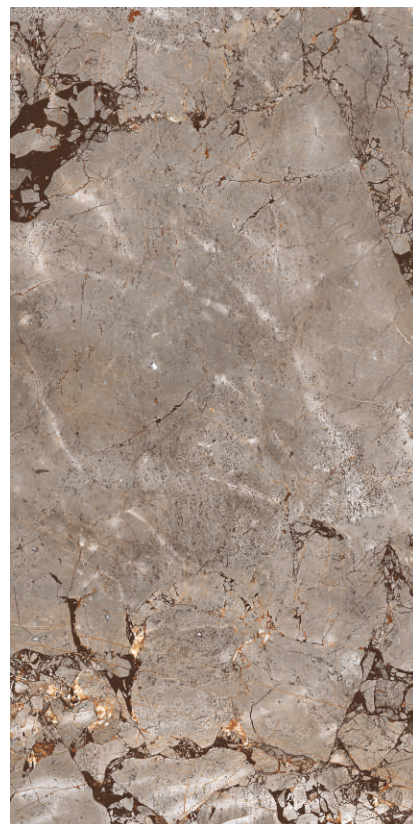

## FENIX GREY

RANDOM

800X  
1600MM

MATT+  
CARVING

**MARBLE TOUCH**  
next level slab