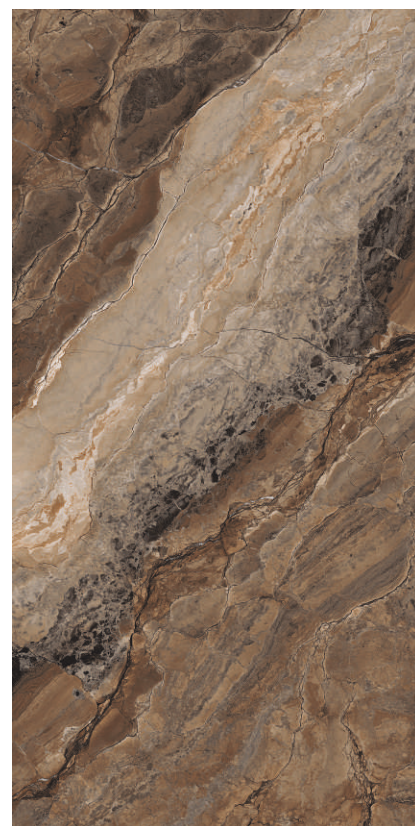

## DYNA SMOKE

ENDLESS  
DESIGN

800X  
1600MM

MATT+  
CARVING

**MARBLE TOUCH**  
next level slab