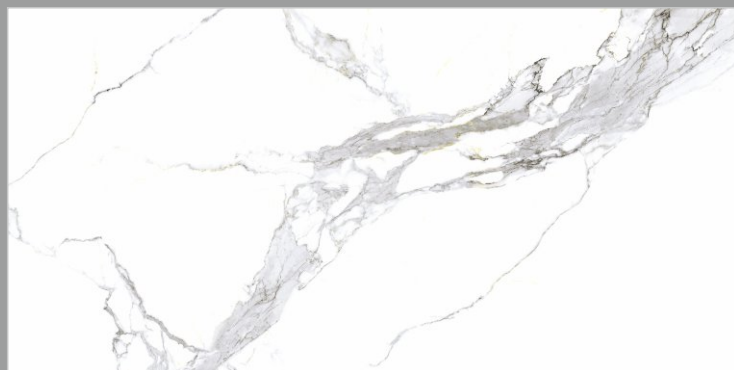

RANDOM

**MARBLE TOUCH**  
next level slab

**BETHANY WHITE**

800X  
1600MM

**LIGHT  
HIGHGLOSS**

RANDOM

**MARBLE TOUCH**  
next level slab

**BIBURY**