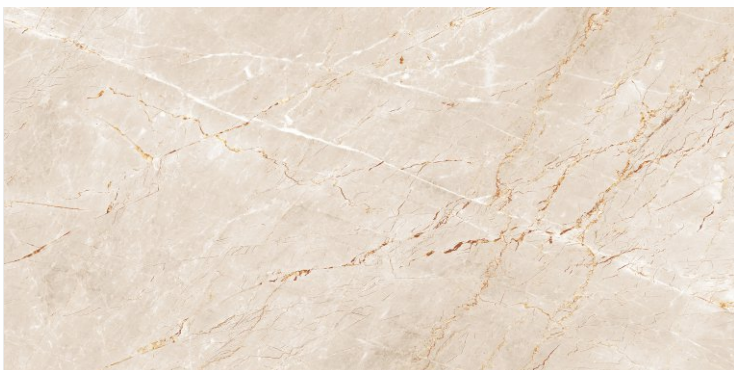

MARBLE TOUCH
next level slab

ARMONIA BEIGE

800X
1600MM

LIGHT
HIGHGLOSS

RANDOM