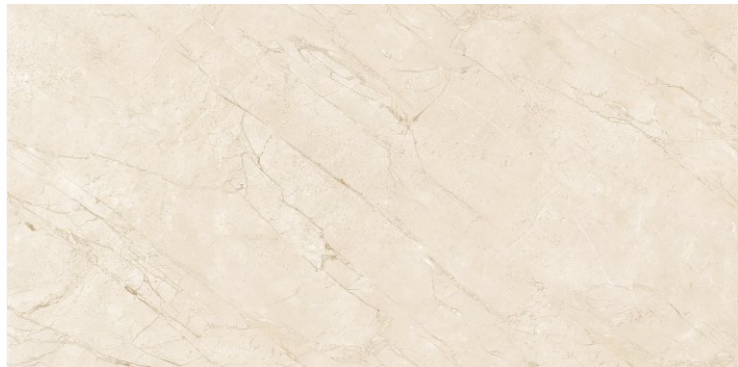

MARBLE TOUCH
next level slab

ROBINS IVORY

800X
1600MM

LIGHT
HIGHGLOSS

RANDOM