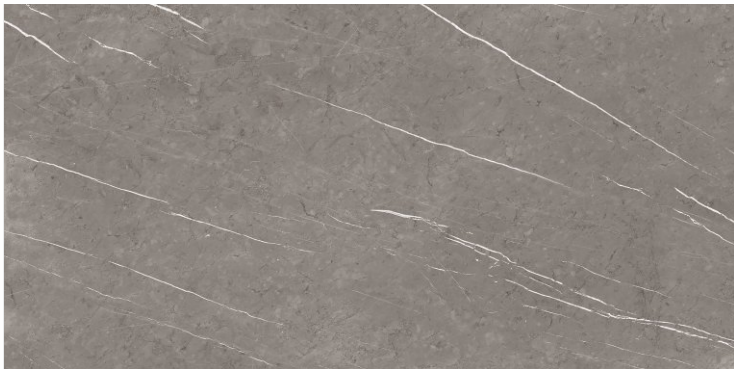

MARBLE TOUCH
next level slab

PIETRA NERO

800X
1600MM

LIGHT
HIGHGLOSS

RANDOM