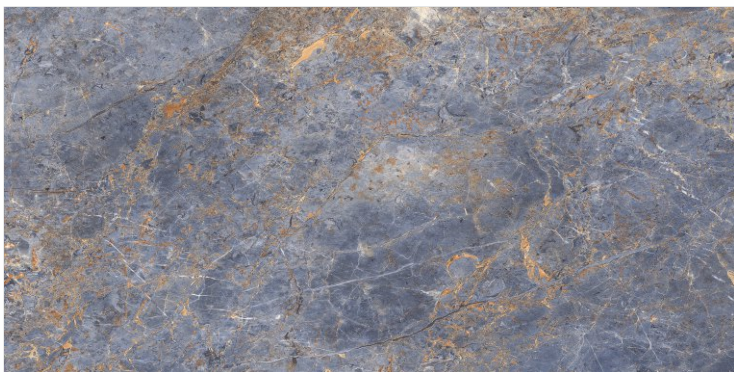

MARBURY BLUE

800X
1600MM

LIGHT
HIGHGLOSS

RANDOM