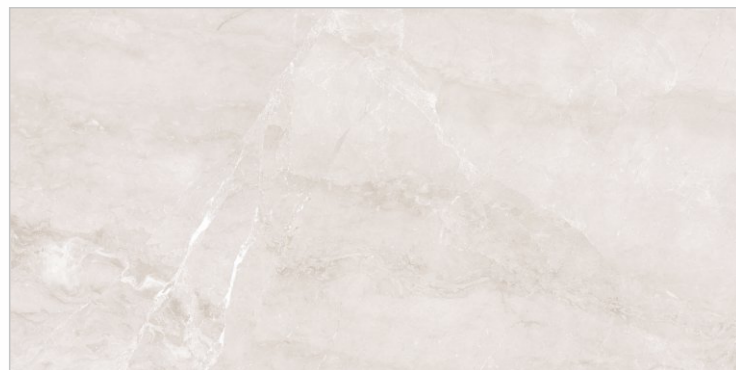

STORM SILVER

800X
1600MM

LIGHT
HIGHGLOSS

RANDOM