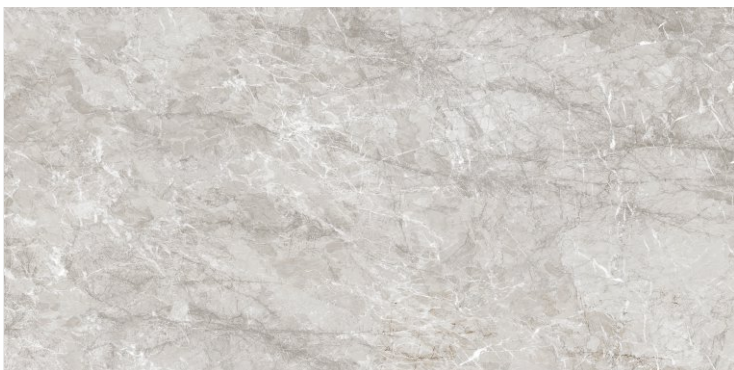

MARBLE TOUCH
next level slab

GREEK BIANCO

800X
1600MM

LIGHT
HIGHGLOSS

RANDOM