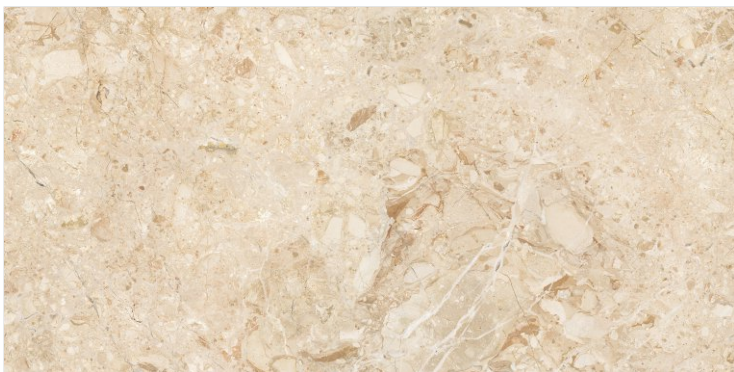

BRECIA

800X
1600MM

**LIGHT
HIGHGLOSS**

RANDOM