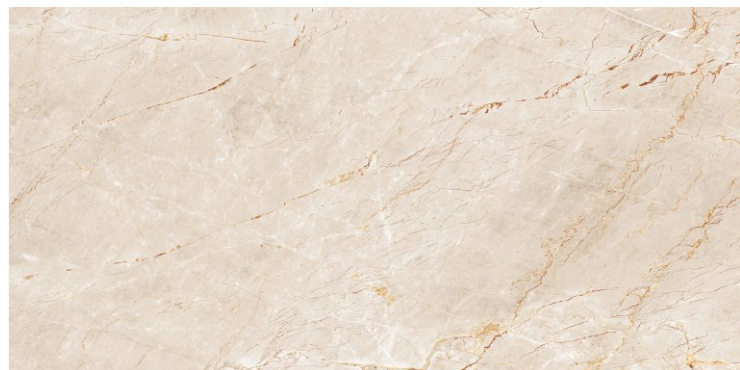

MARBLE TOUCH
next level slab

ARMONIA BEIGE

800X
1600MM

LIGHT
HIGHGLOSS

RANDOM