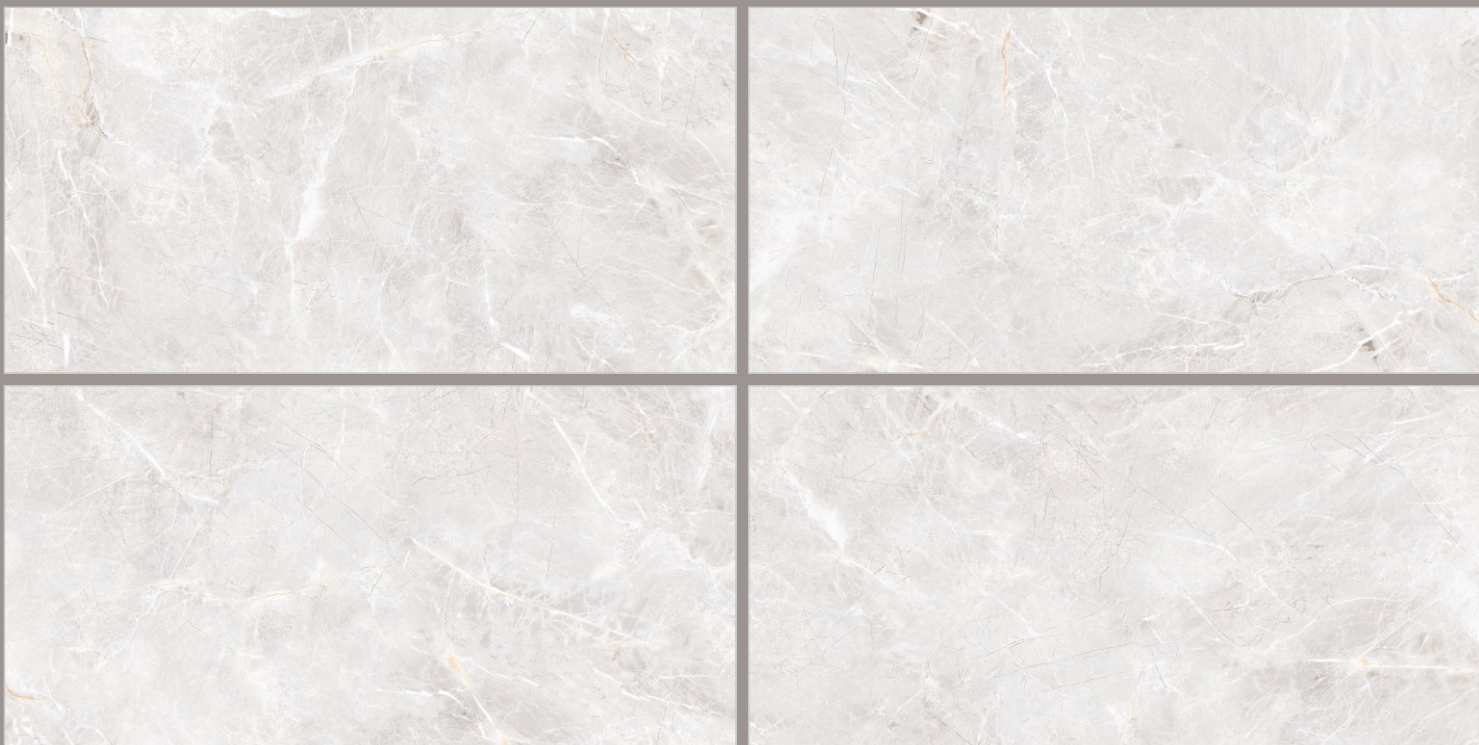

# MOON SATUARIO

800X  
1600MM

LIGHT  
HIGHGLOSS

RANDOM

**MARBLE TOUCH**  
next level slab

**MOSCOW PEARL**

800X  
1600MM

**LIGHT  
HIGHGLOSS**