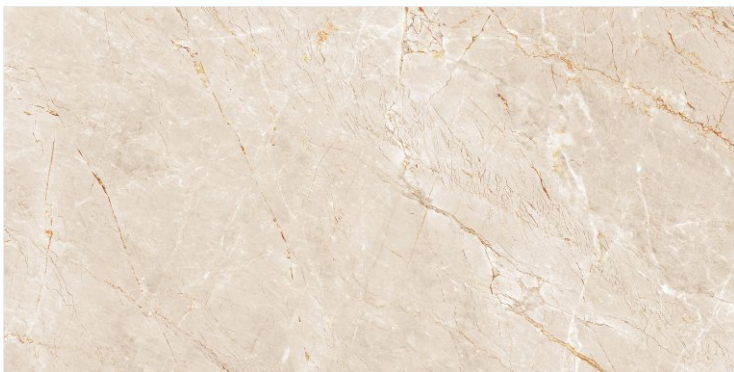

ARMONIA BEIGE

800X
1600MM

LIGHT
HIGHGLOSS

RANDOM