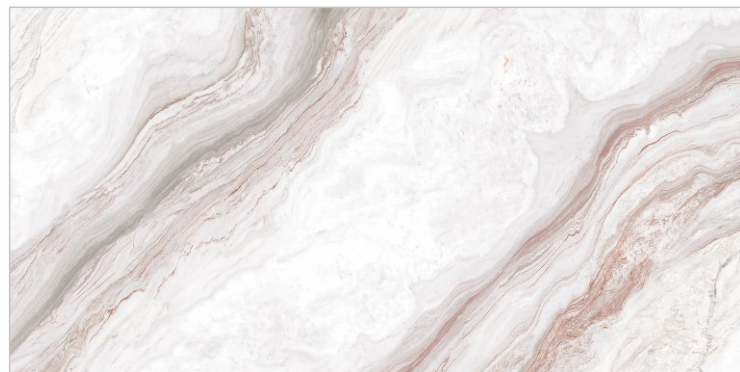

RANDOM

**MARBLE TOUCH**  
next level slab

**EROS WHITE**

800X  
1600MM

**LIGHT  
HIGHGLOSS**

RANDOM

**MARBLE TOUCH**  
next level slab