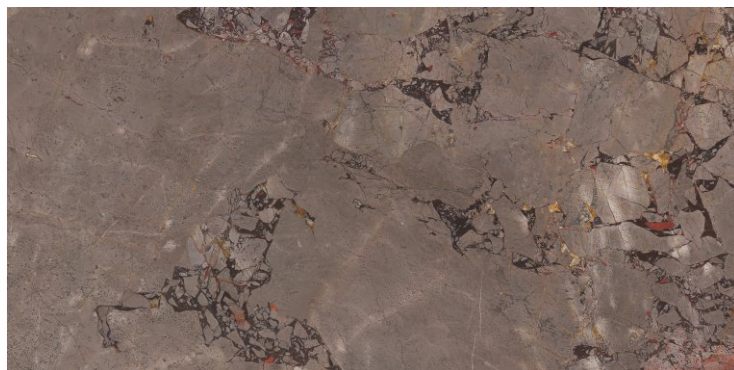

MARBLE TOUCH
next level slab

GLACIAR GOLD

800X
1600MM

LIGHT
HIGHGLOSS

RANDOM