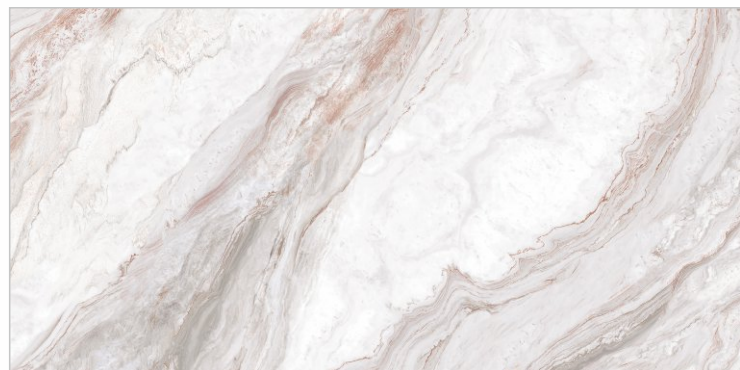

RANDOM

**MARBLE TOUCH**  
next level slab

**EROS WHITE**

800X  
1600MM

**LIGHT  
HIGHGLOSS**

RANDOM

**MARBLE TOUCH**  
next level slab