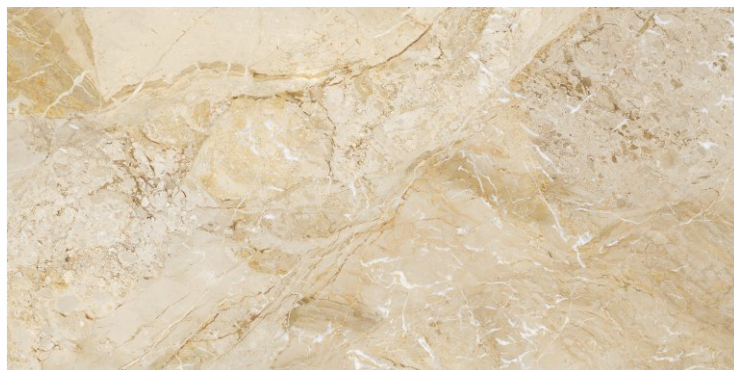

MARBLE TOUCH
next level slab

BRECIA CARNIS BEIGE

800X
1600MM

**LIGHT
HIGHGLOSS**

RANDOM