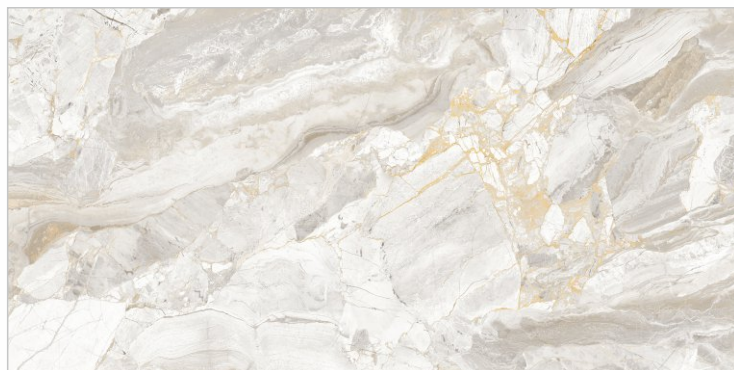

LIVON SILVER

800X
1600MM

LIGHT
HIGHGLOSS

RANDOM