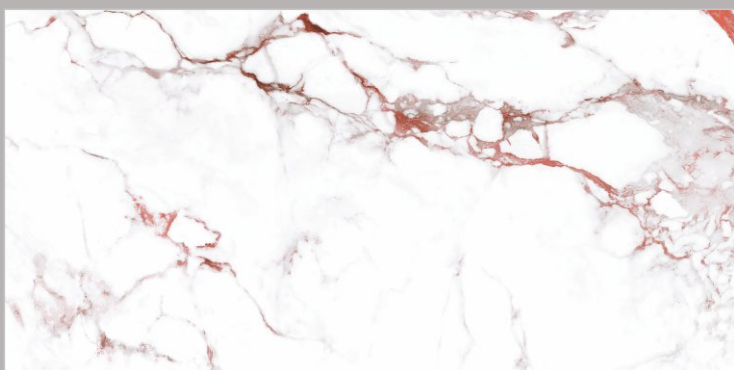

STATUARIO ULTIMO

800X
1600MM | **LIGHT
HIGHGLOSS**

RANDOM