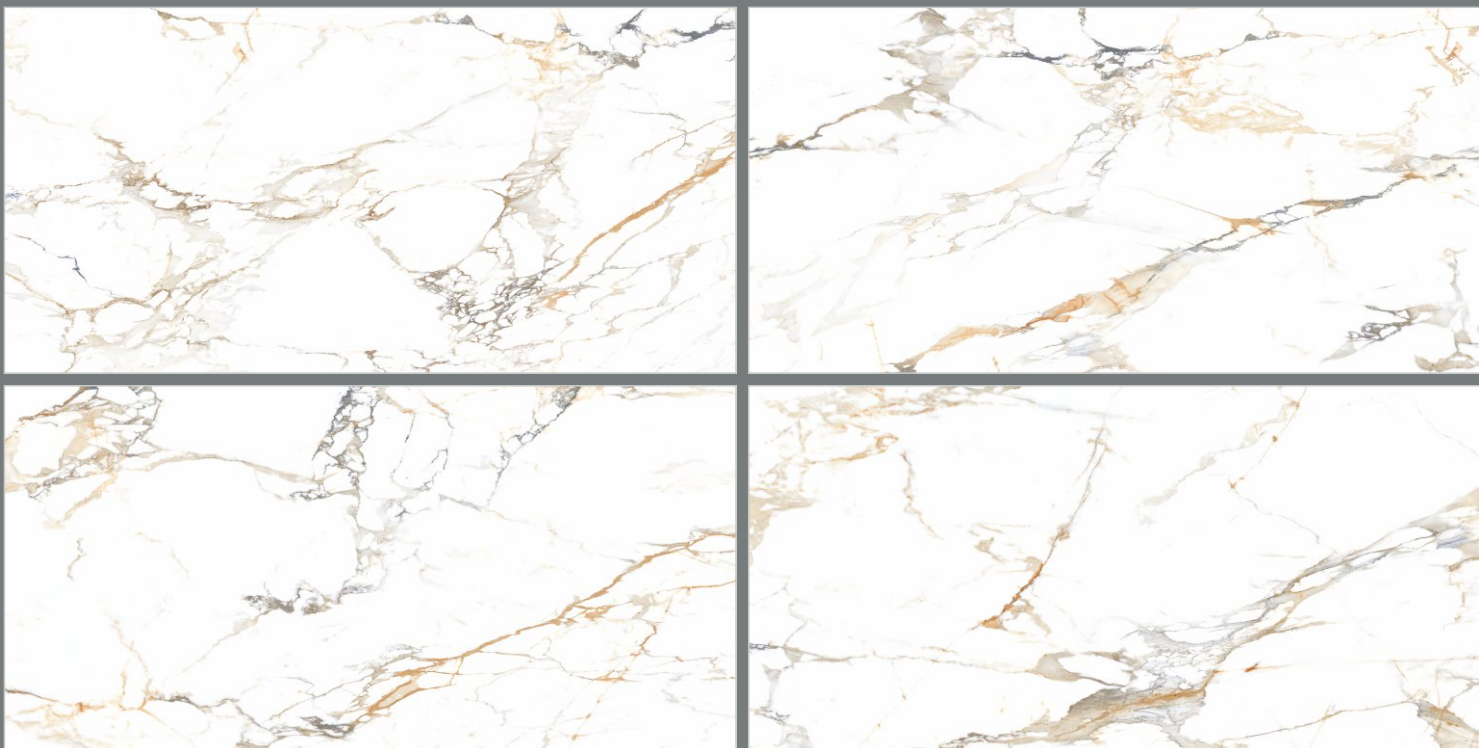

## ARMONIA MINK

800X  
1600MM

**LIGHT**  
**HIGHGLOSS**

RANDOM

**MARBLE TOUCH**  
next level slab

**ATLANTIC SATVARIO**

800X  
1600MM

**LIGHT  
HIGHGLOSS**