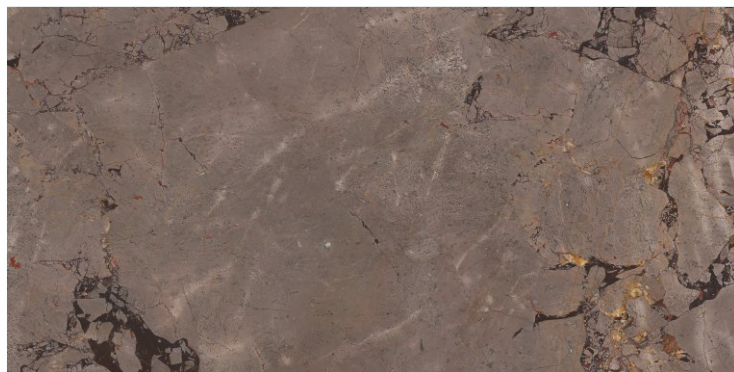

GLACIAR GOLD

800X
1600MM

LIGHT
HIGHGLOSS

RANDOM