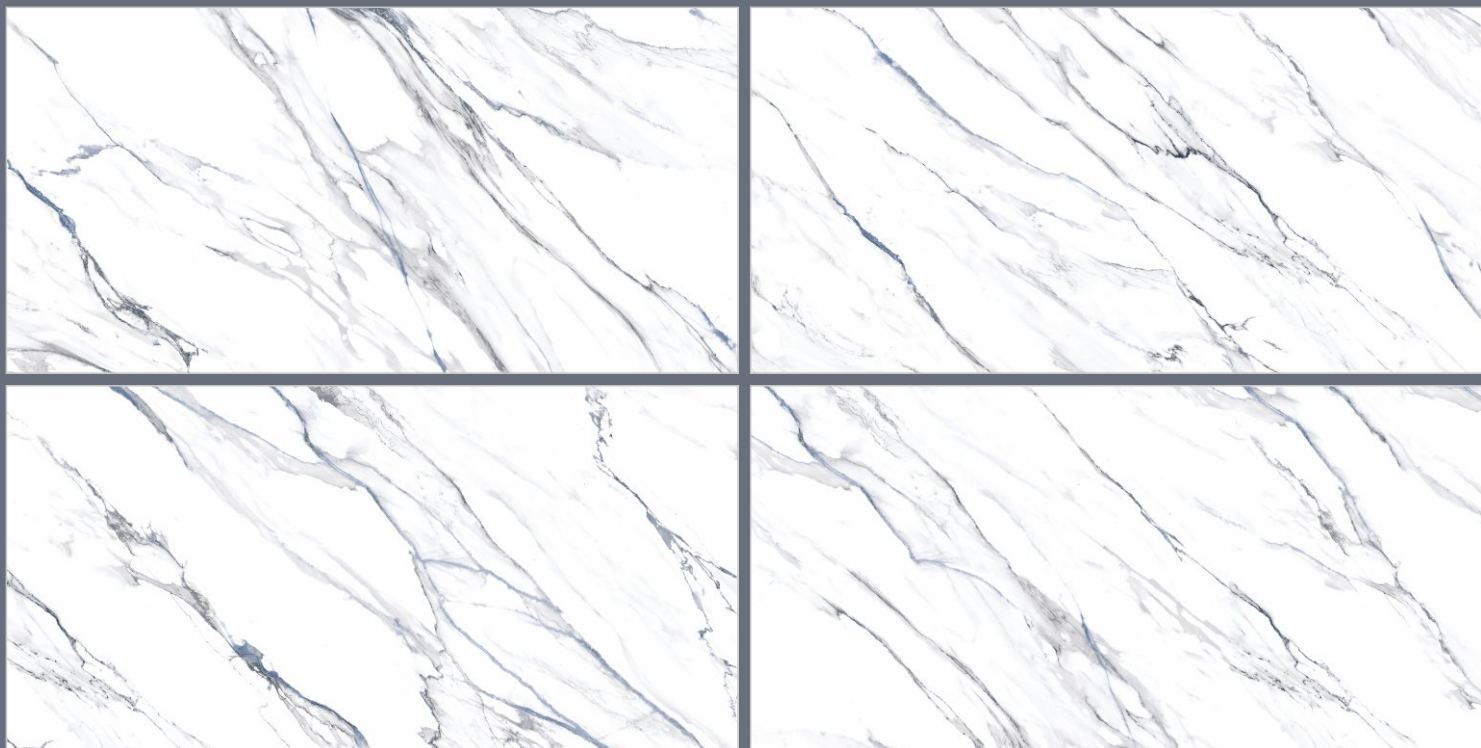

# CALACUTTA BORGHINI

800X  
1600MM

**LIGHT**  
**HIGHGLOSS**

RANDOM

**MARBLE TOUCH**  
next level slab

**CALACUTTA BORGHINI AZUL**

800X  
1600MM

**LIGHT  
HIGHGLOSS**