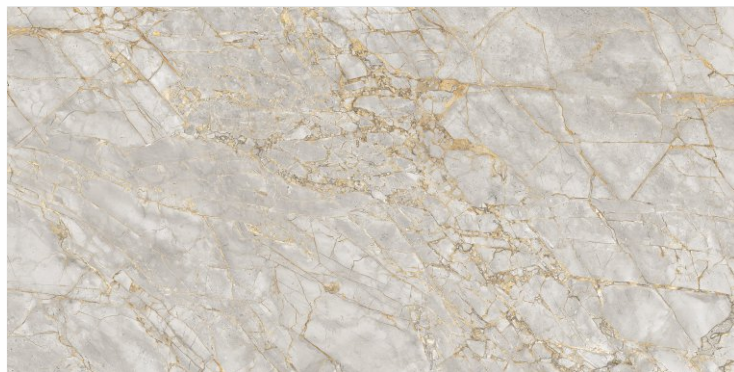

VARSACE GOLD

800X
1600MM

LIGHT
HIGHGLOSS

RANDOM