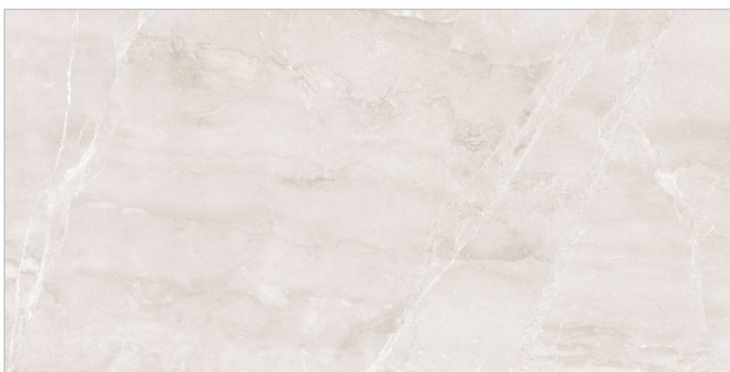

STORM SILVER

800X
1600MM

LIGHT
HIGHGLOSS

RANDOM