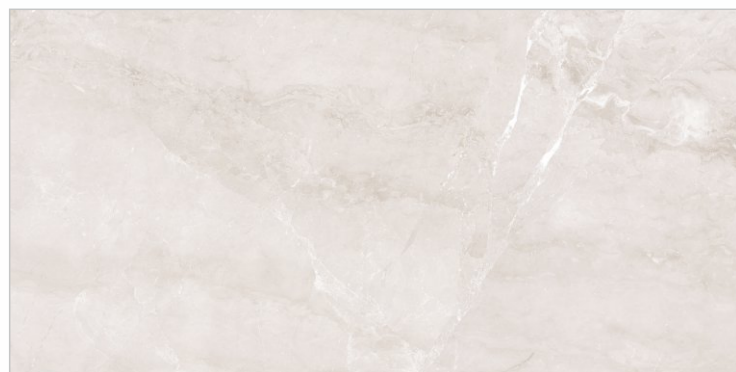

STORM SILVER

800X
1600MM

LIGHT
HIGHGLOSS

RANDOM