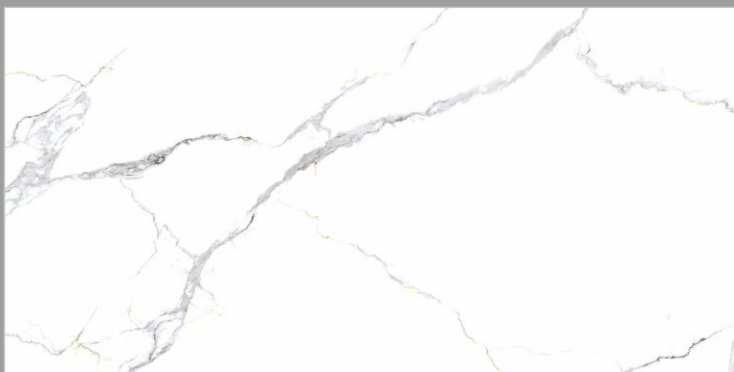

RANDOM

**MARBLE TOUCH**  
next level slab

**BETHANY WHITE**

800X  
1600MM

**LIGHT  
HIGHGLOSS**

RANDOM

**MARBLE TOUCH**  
next level slab

**BIBURY**