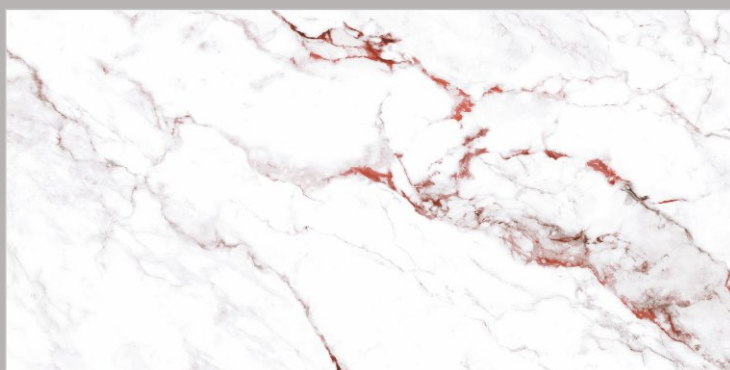

STATUARIO ULTIMO

800X
1600MM | **LIGHT
HIGHGLOSS**

RANDOM