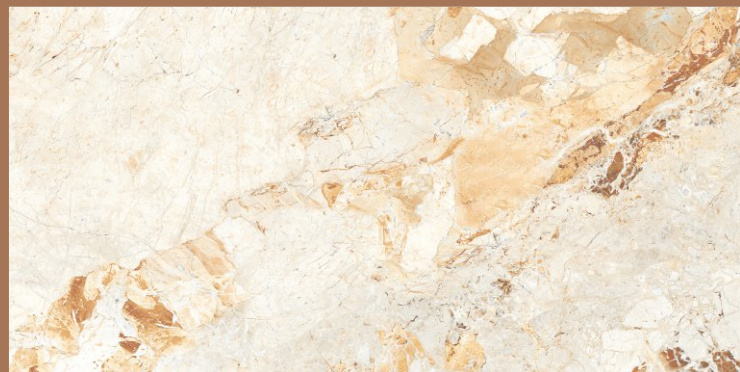

# ADONIS CREMA

800X  
1600MM

**LIGHT  
HIGHGLOSS**

RANDOM

MARBLE TOUCH  
by Estab

AGNES GOLD

800X  
1600MM

LIGHT  
HIGHGLOSS