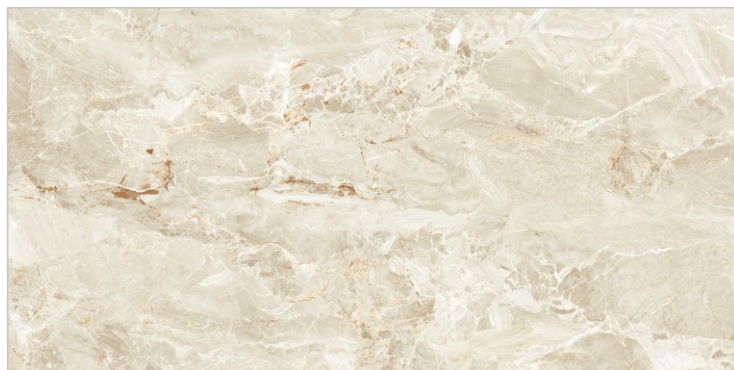

MARBLE TOUCH
next level slab

LIVORY IVORY

800X
1600MM

**LIGHT
HIGHGLOSS**

RANDOM