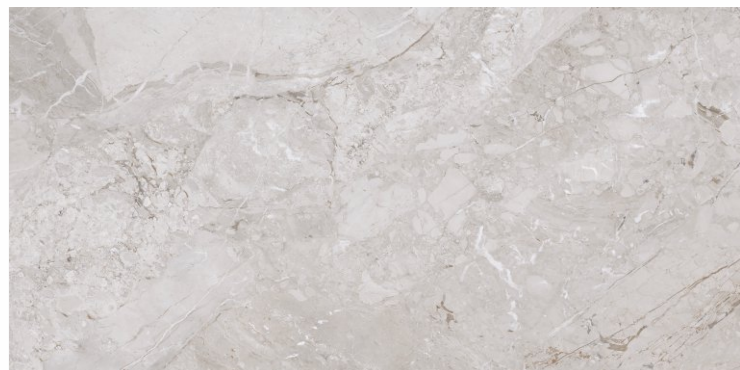

MARBLE TOUCH
next level slab

BRECIA CARNIS BIANCO

800X
1600MM

LIGHT
HIGHGLOSS

RANDOM