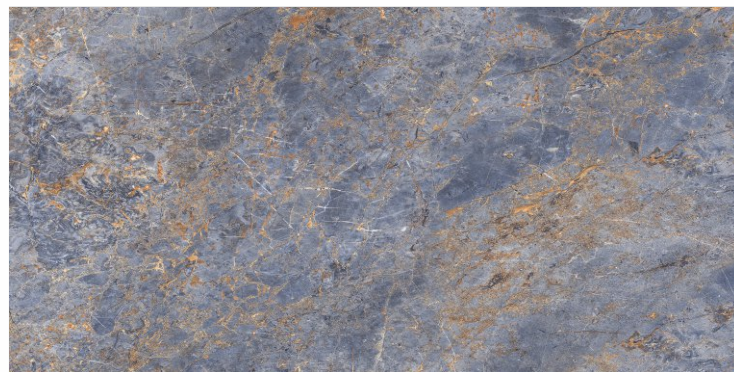

MARBURY BLUE

800X
1600MM

LIGHT
HIGHGLOSS

RANDOM