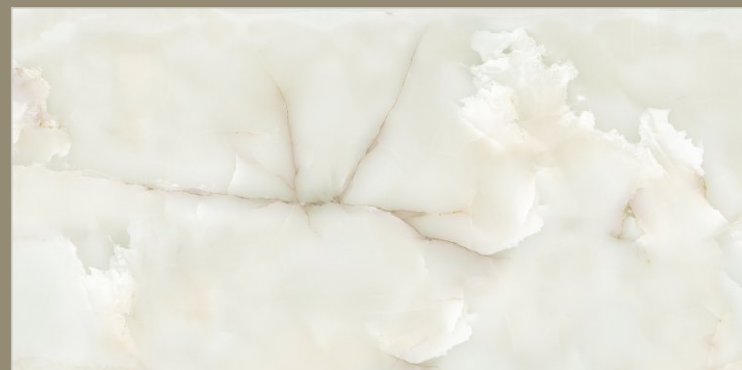

**LIGHT  
HIGHGLOSS**

RANDOM

**MARBLE TOUCH**  
next level slab

**OPERA ONYX GREEN**

800X  
1600MM

**LIGHT  
HIGHGLOSS**

RANDOM

**MARBLE TOUCH**  
next level slab