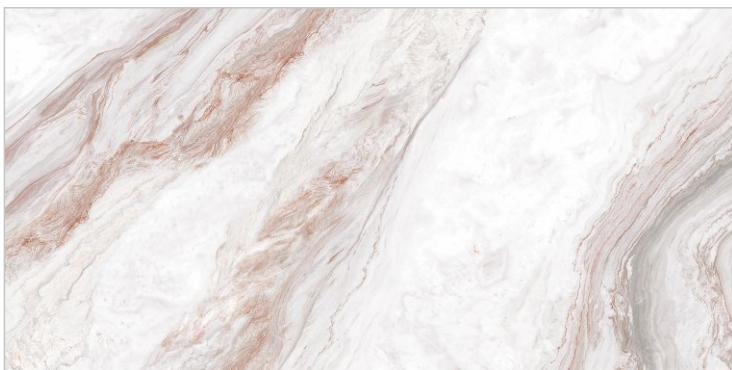

RANDOM

**MARBLE TOUCH**  
next level slab

**EROS WHITE**

800X  
1600MM

**LIGHT  
HIGHGLOSS**

RANDOM

**MARBLE TOUCH**  
next level slab