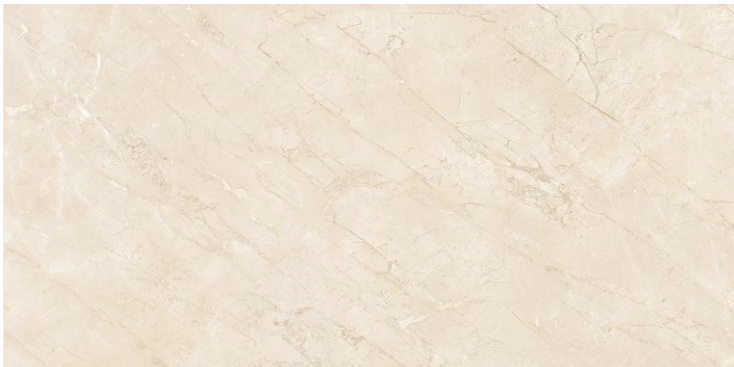

MARBLE TOUCH
next level slab

ROBINS IVORY

800X
1600MM

LIGHT
HIGHGLOSS

RANDOM