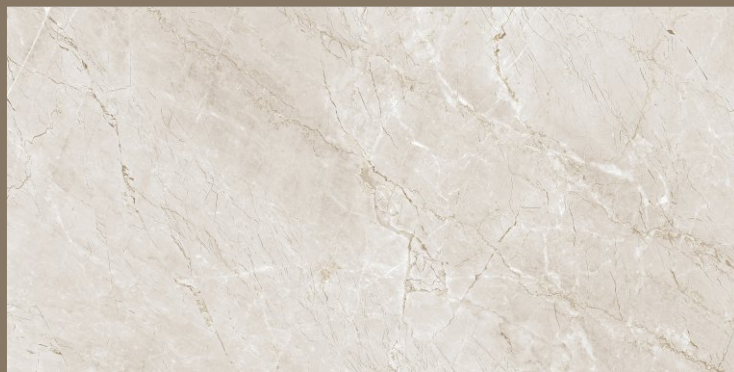

ARMONIA GREY

800X
1600MM

LIGHT
HIGHGLOSS

RANDOM