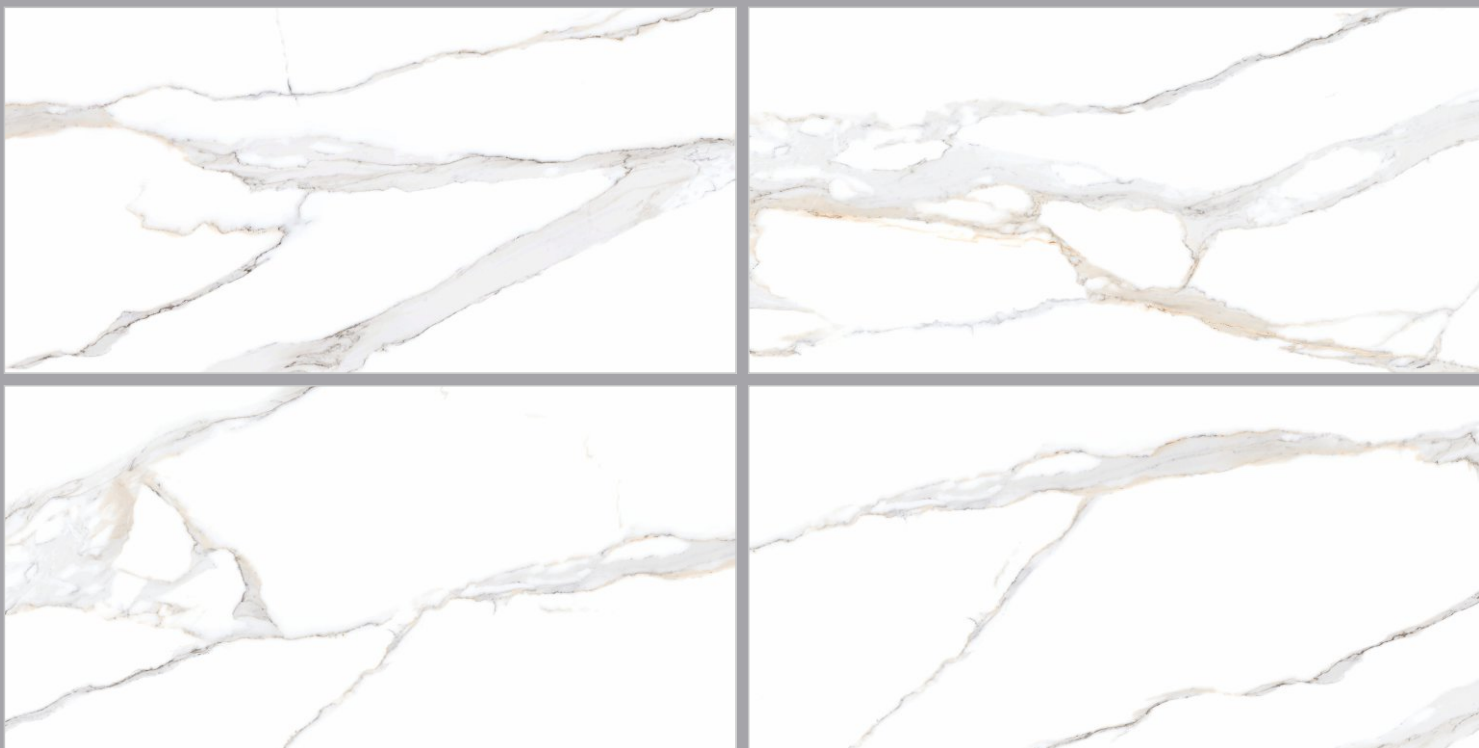

RANDOM

**MARBLE TOUCH**  
next level slab

**MUSE**

800X  
1600MM

**LIGHT  
HIGHGLOSS**

RANDOM

**MARBLE TOUCH**  
next level slab

**NATURAL BEIGE**