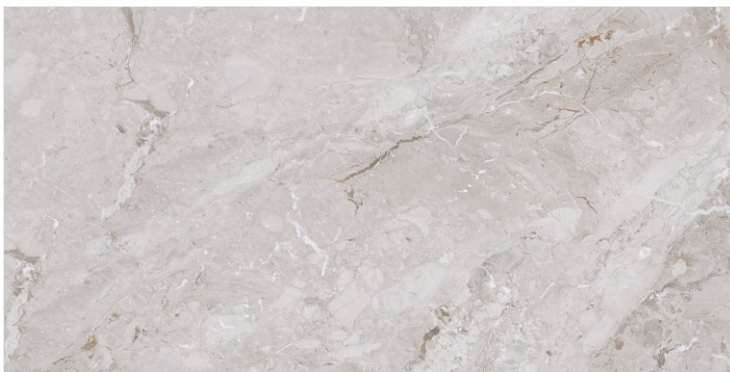

BRECIA CARNIS BIANCO

800X
1600MM

LIGHT
HIGHGLOSS

RANDOM