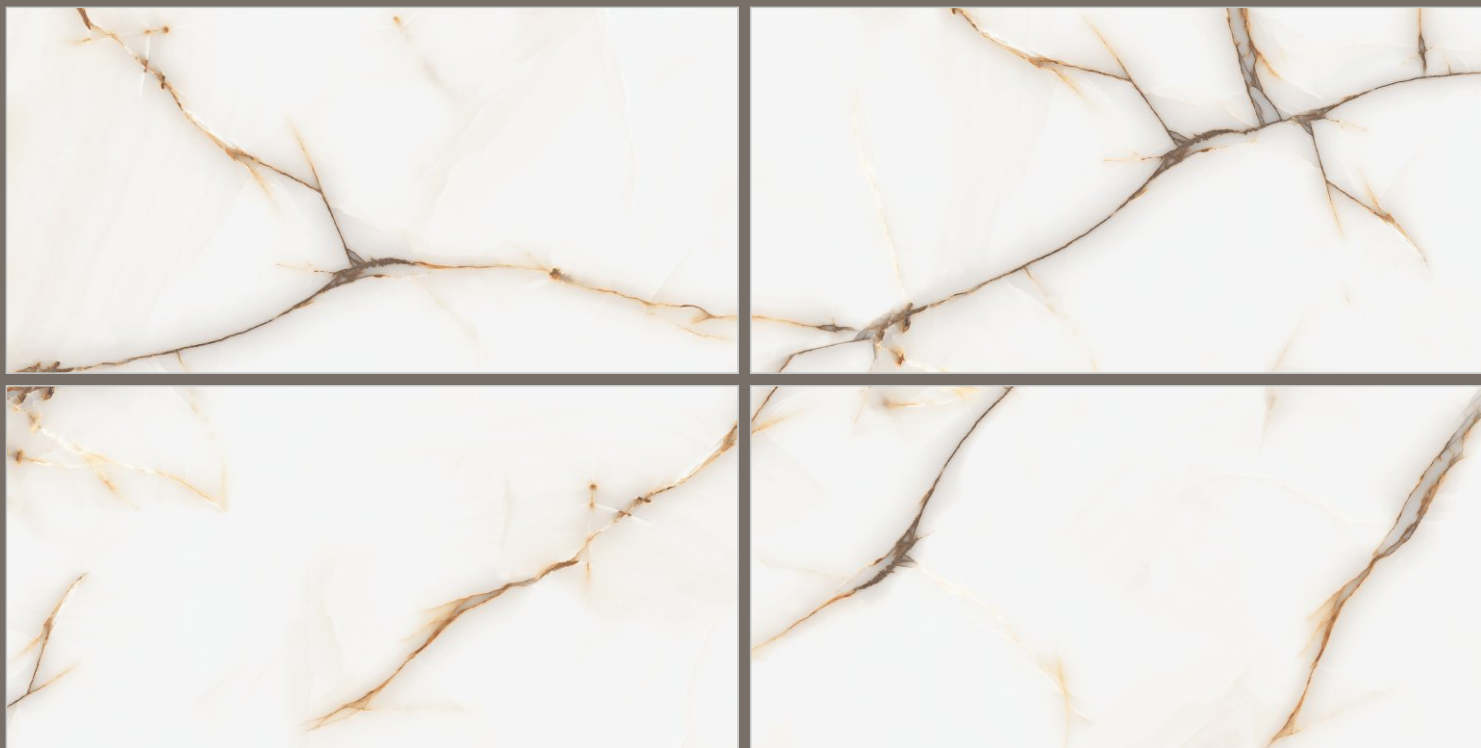

RANDOM

**MARBLE TOUCH**  
next level slab

**AXIX PEARL**

800X  
1600MM

**LIGHT  
HIGHGLOSS**

RANDOM

**MARBLE TOUCH**  
next level slab