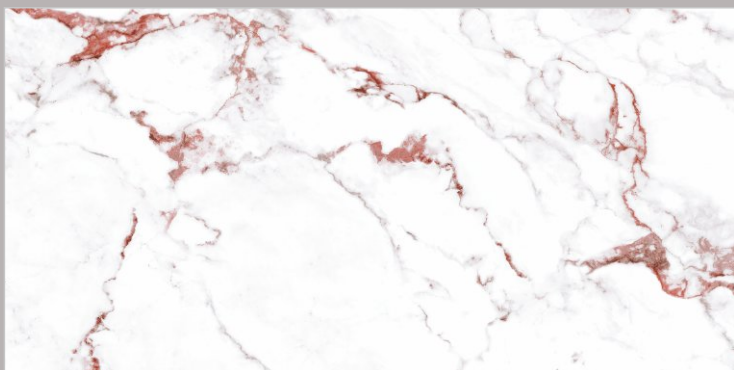

MARBLE TOUCH
next level slab

STATUARIO ULTIMO

800X
1600MM | **LIGHT
HIGHGLOSS**

RANDOM