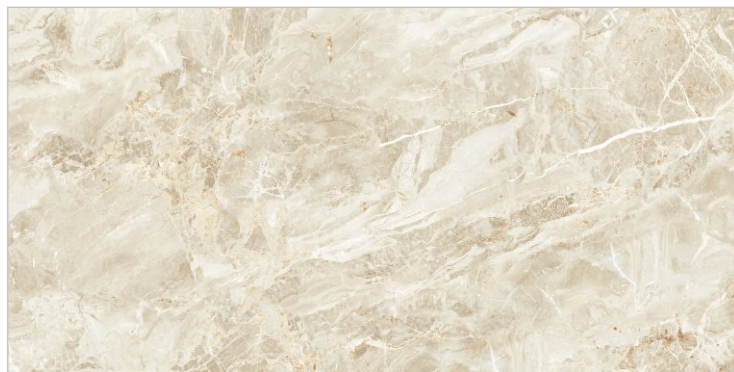

# LIVON SILVER

800X  
1600MM

LIGHT  
HIGHGLOSS

RANDOM

**MARBLE TOUCH**  
next level slab

**LIVORY IVORY**

800X  
1600MM

**LIGHT  
HIGHGLOSS**