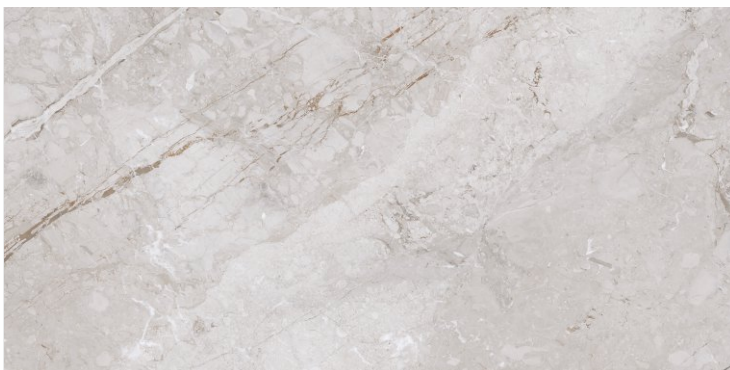

MARBLE TOUCH
next level slab

BRECIA CARNIS BIANCO

800X
1600MM

LIGHT
HIGHGLOSS

RANDOM