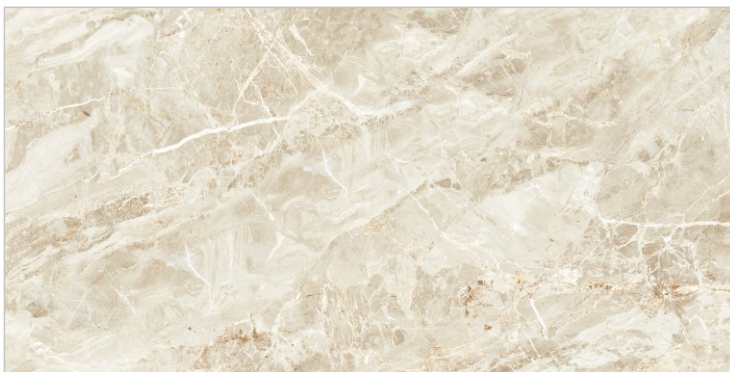

# LIVON SILVER

800X  
1600MM

LIGHT  
HIGHGLOSS

RANDOM

**MARBLE TOUCH**  
next level slab

**LIVORY IVORY**

800X  
1600MM

**LIGHT  
HIGHGLOSS**