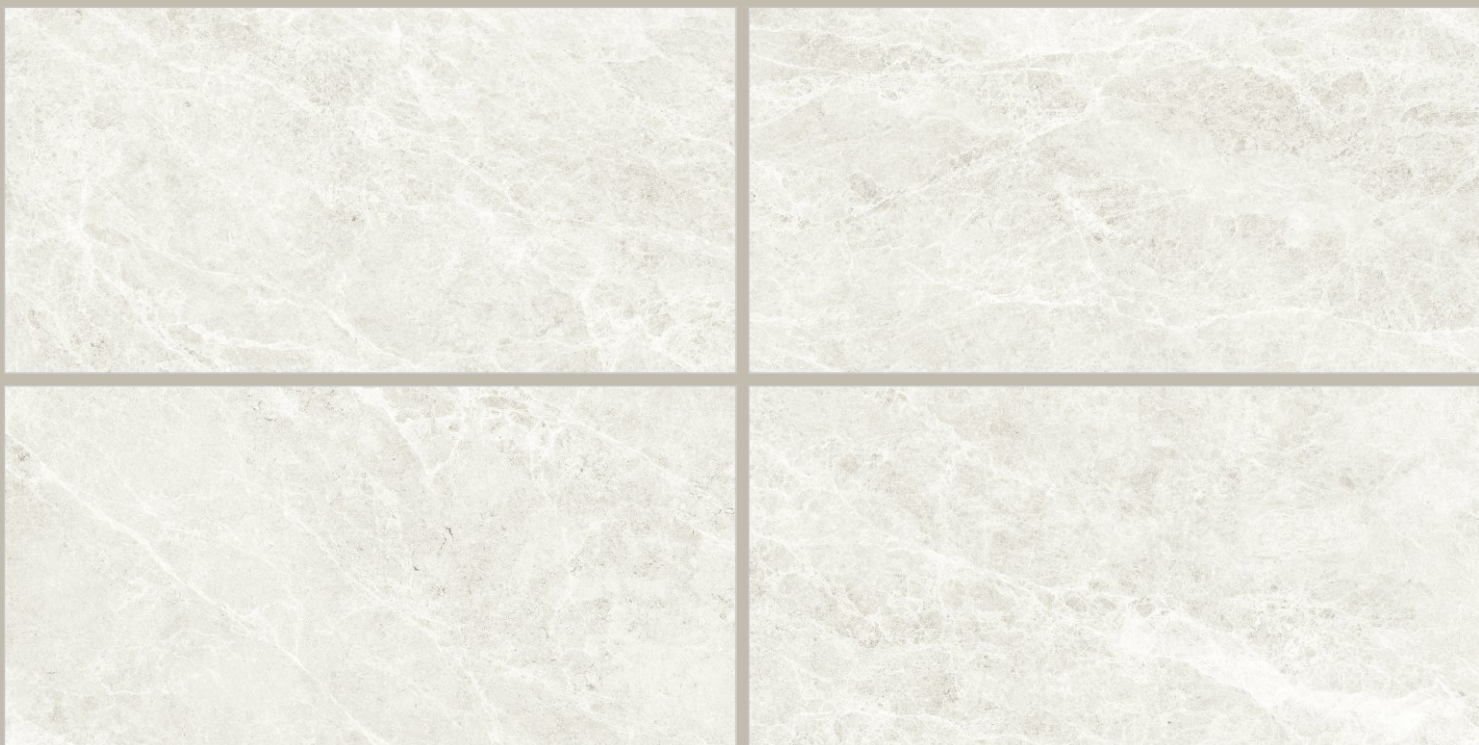

ARENA WHITE

800X
1600MM

**LIGHT
HIGHGLOSS**