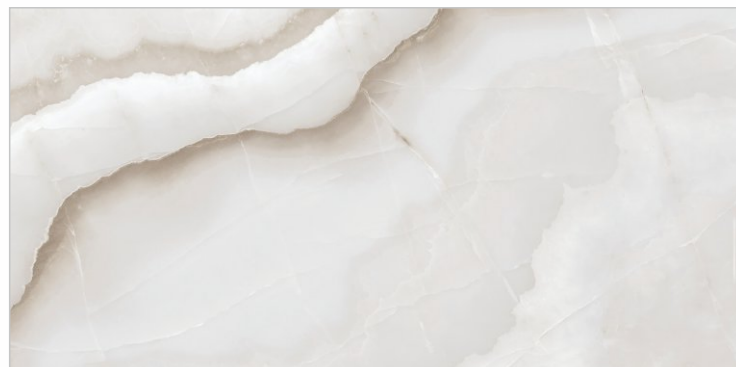

800X  
1600MM

**LIGHT  
HIGHGLOSS**

RANDOM

**MARBLE TOUCH**  
next level slab

**SOBER ONXY GREY**

800X  
1600MM

**LIGHT  
HIGHGLOSS**

RANDOM