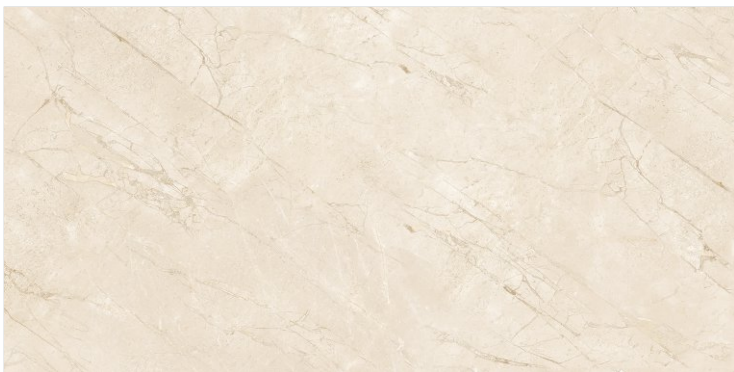

ROBINS IVORY

800X
1600MM

LIGHT
HIGHGLOSS

RANDOM