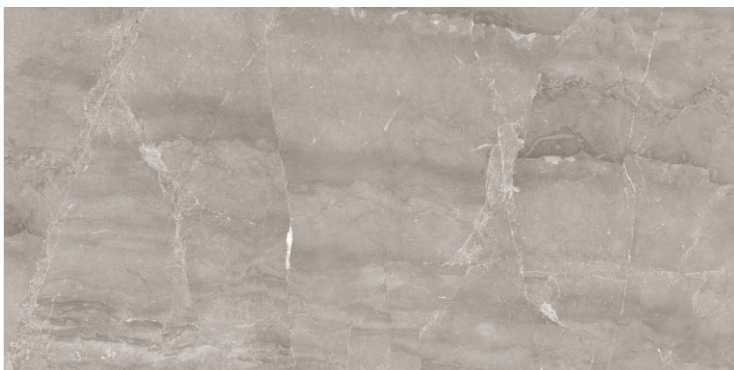

MARBLE TOUCH
next level slab

STORM GREY

800X
1600MM

LIGHT
HIGHGLOSS

RANDOM