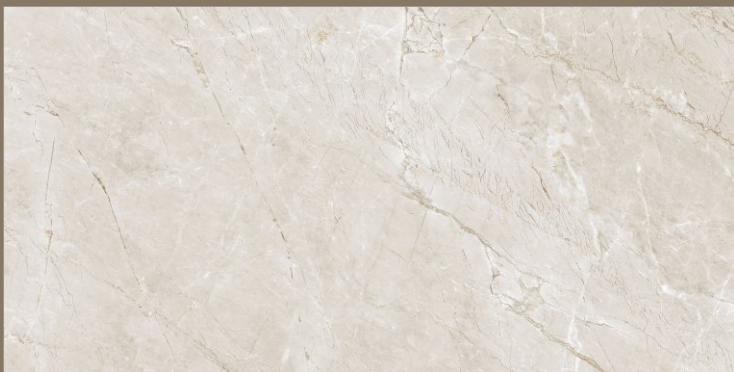

ARMONIA GREY

800X
1600MM

LIGHT
HIGHGLOSS

RANDOM