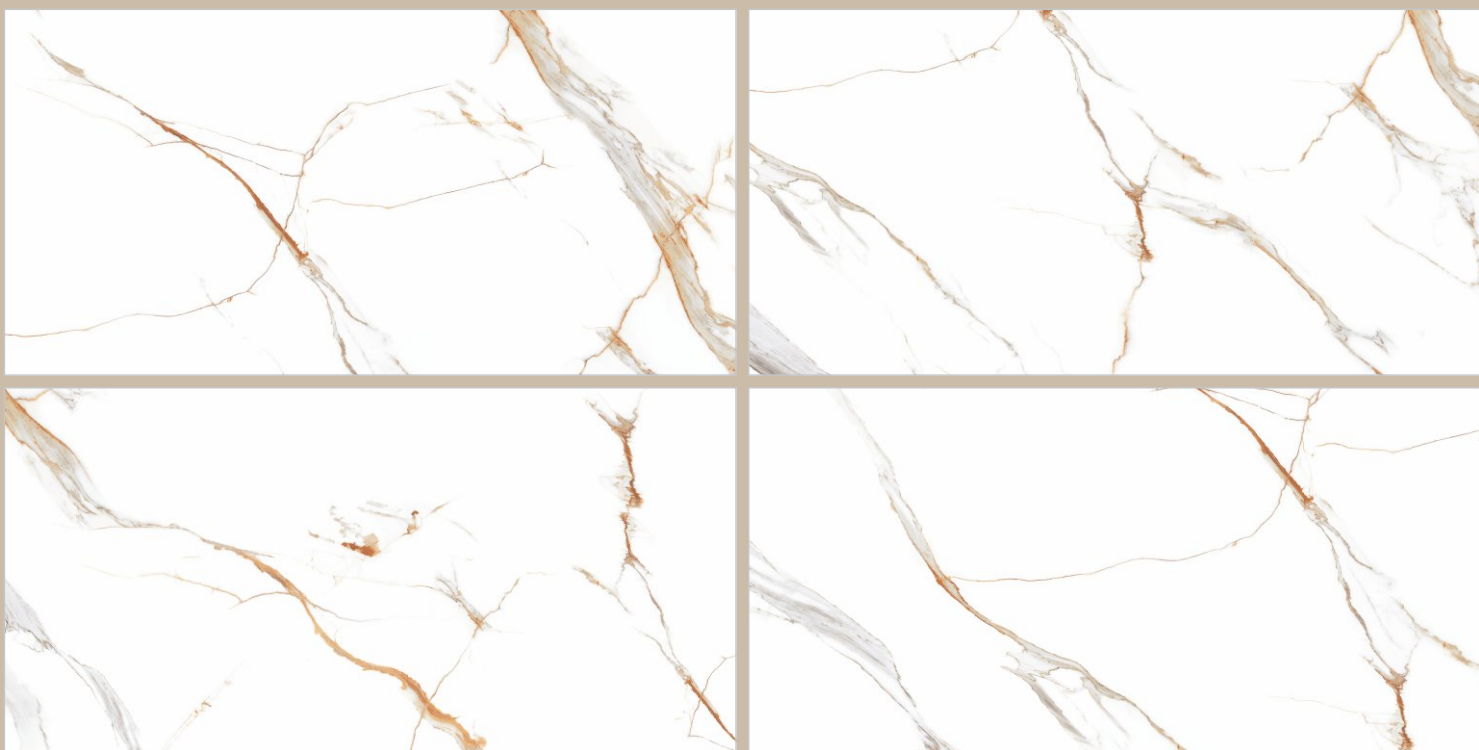

RANDOM

**MARBLE TOUCH**  
next level slab

**BULGARI WHITE**

800X  
1600MM

**LIGHT  
HIGHGLOSS**

RANDOM

**MARBLE TOUCH**  
next level slab

**CALACATTA**