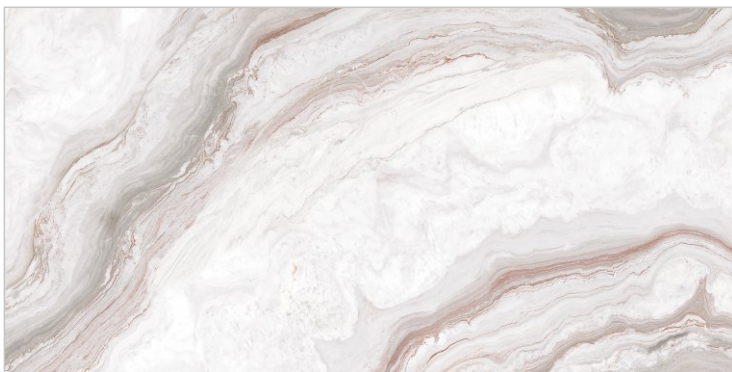

RANDOM

**MARBLE TOUCH**  
next level slab

**EROS WHITE**

800X  
1600MM

**LIGHT  
HIGHGLOSS**

RANDOM

**MARBLE TOUCH**  
next level slab