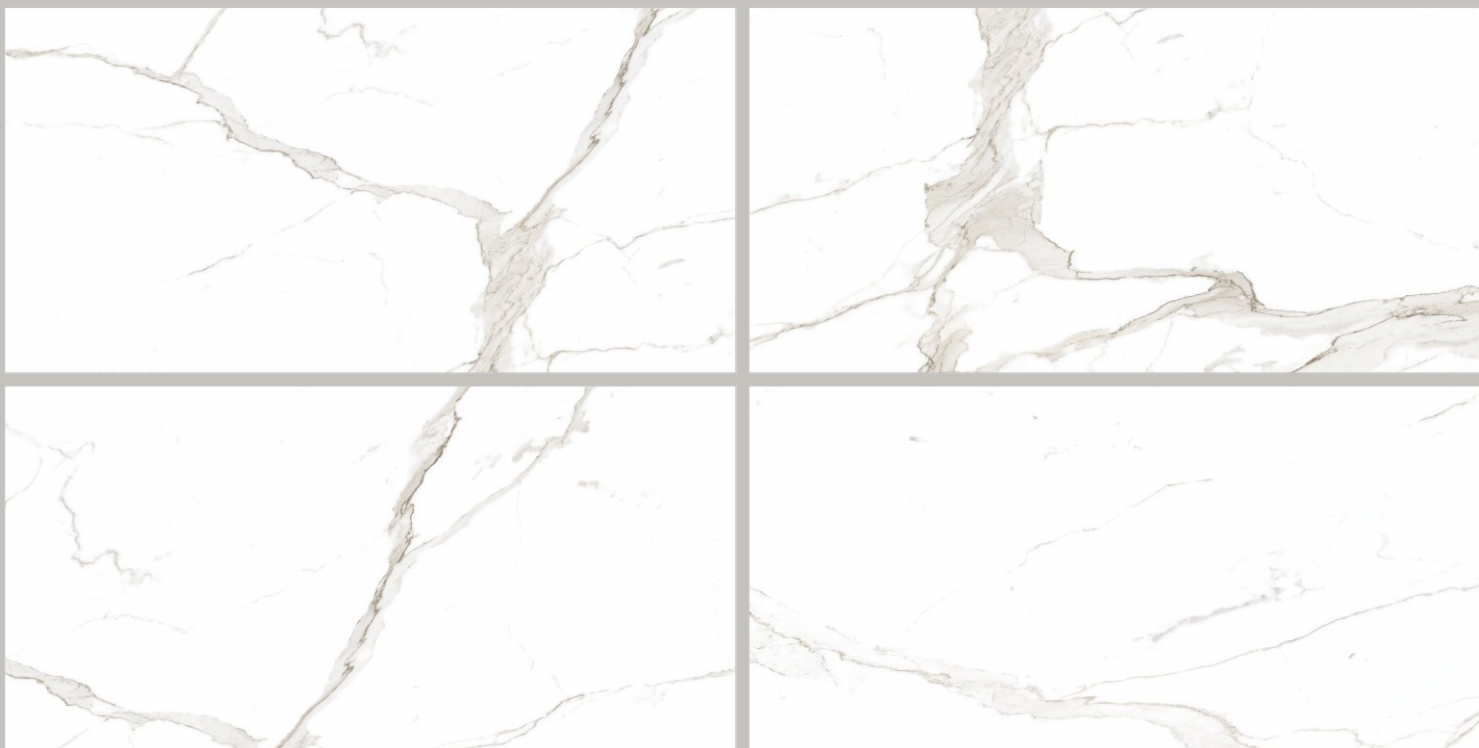

STATUARIO EXTRA VENA

800X
1600MM

LIGHT
HIGHGLOSS