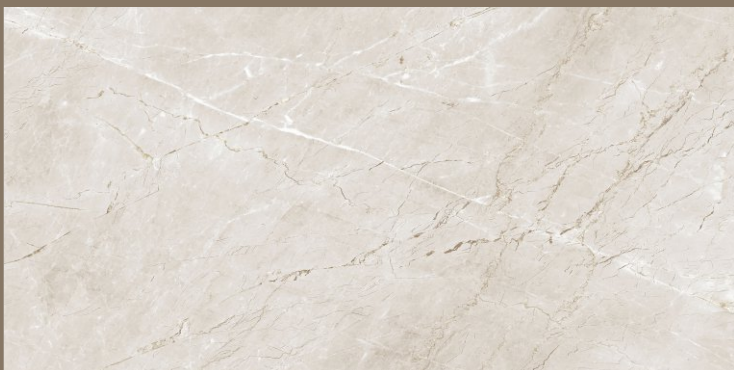

MARBLE TOUCH
next level slab

ARMONIA GREY

800X
1600MM

LIGHT
HIGHGLOSS

RANDOM