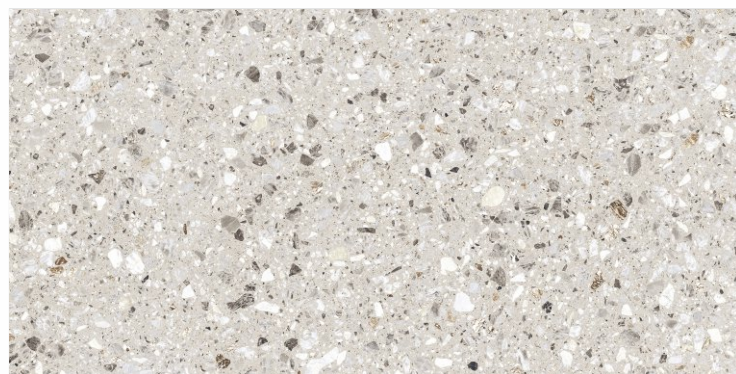

CHEPPO GREY

800X
1600MM

LIGHT
HIGHGLOSS

RANDOM