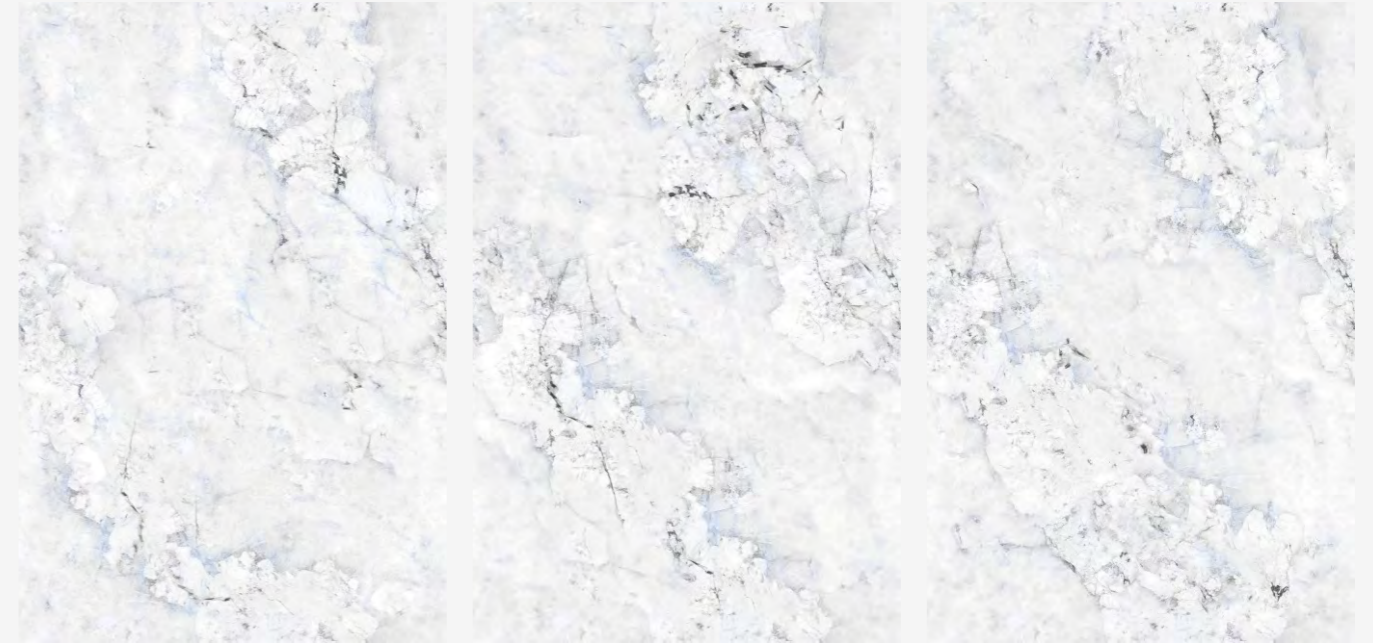

**OMICRON
SKY**

www.mozillagranito.com

MOZILLA®
EXQUISITE SURFACES

SIZE
1200X1800MM

DESIGN
ENDLESS