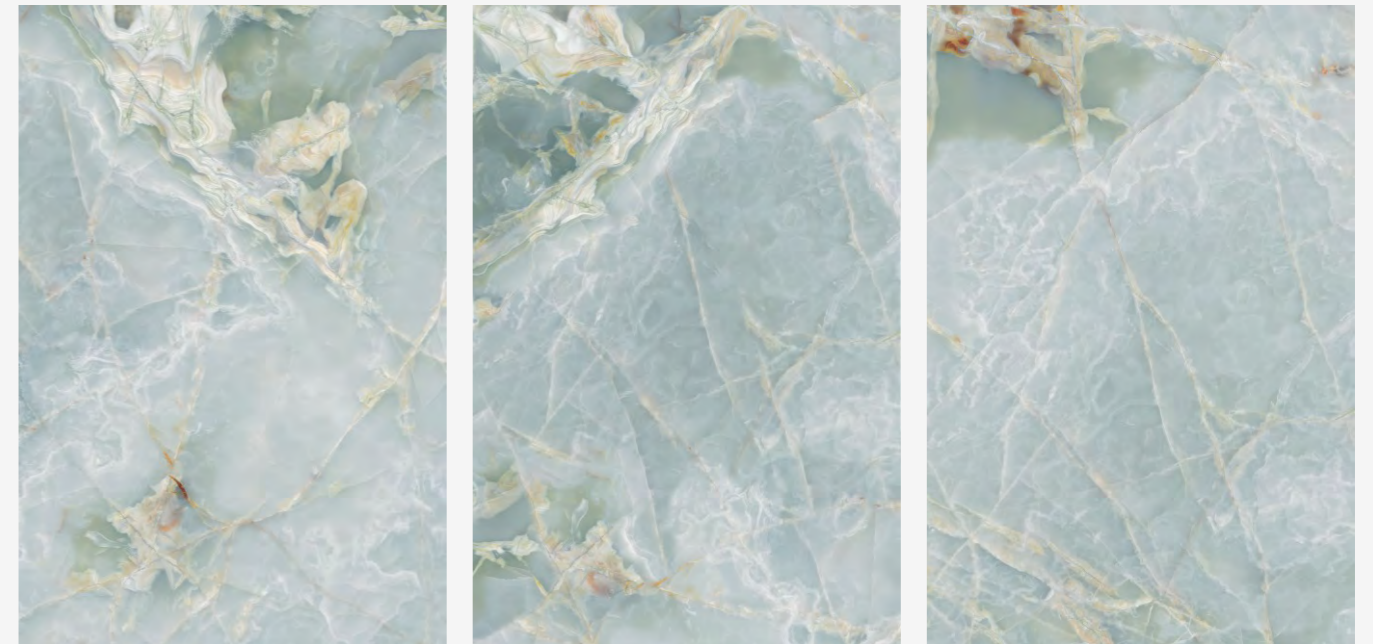

**RIGA ONYX
AQUA**

www.mozillagranito.com

MOZILLA®
EXQUISITE SURFACES

SIZE
1200X1800MM

DESIGN
RANDOM

AVAILABLE FINISHES
GLOSSY