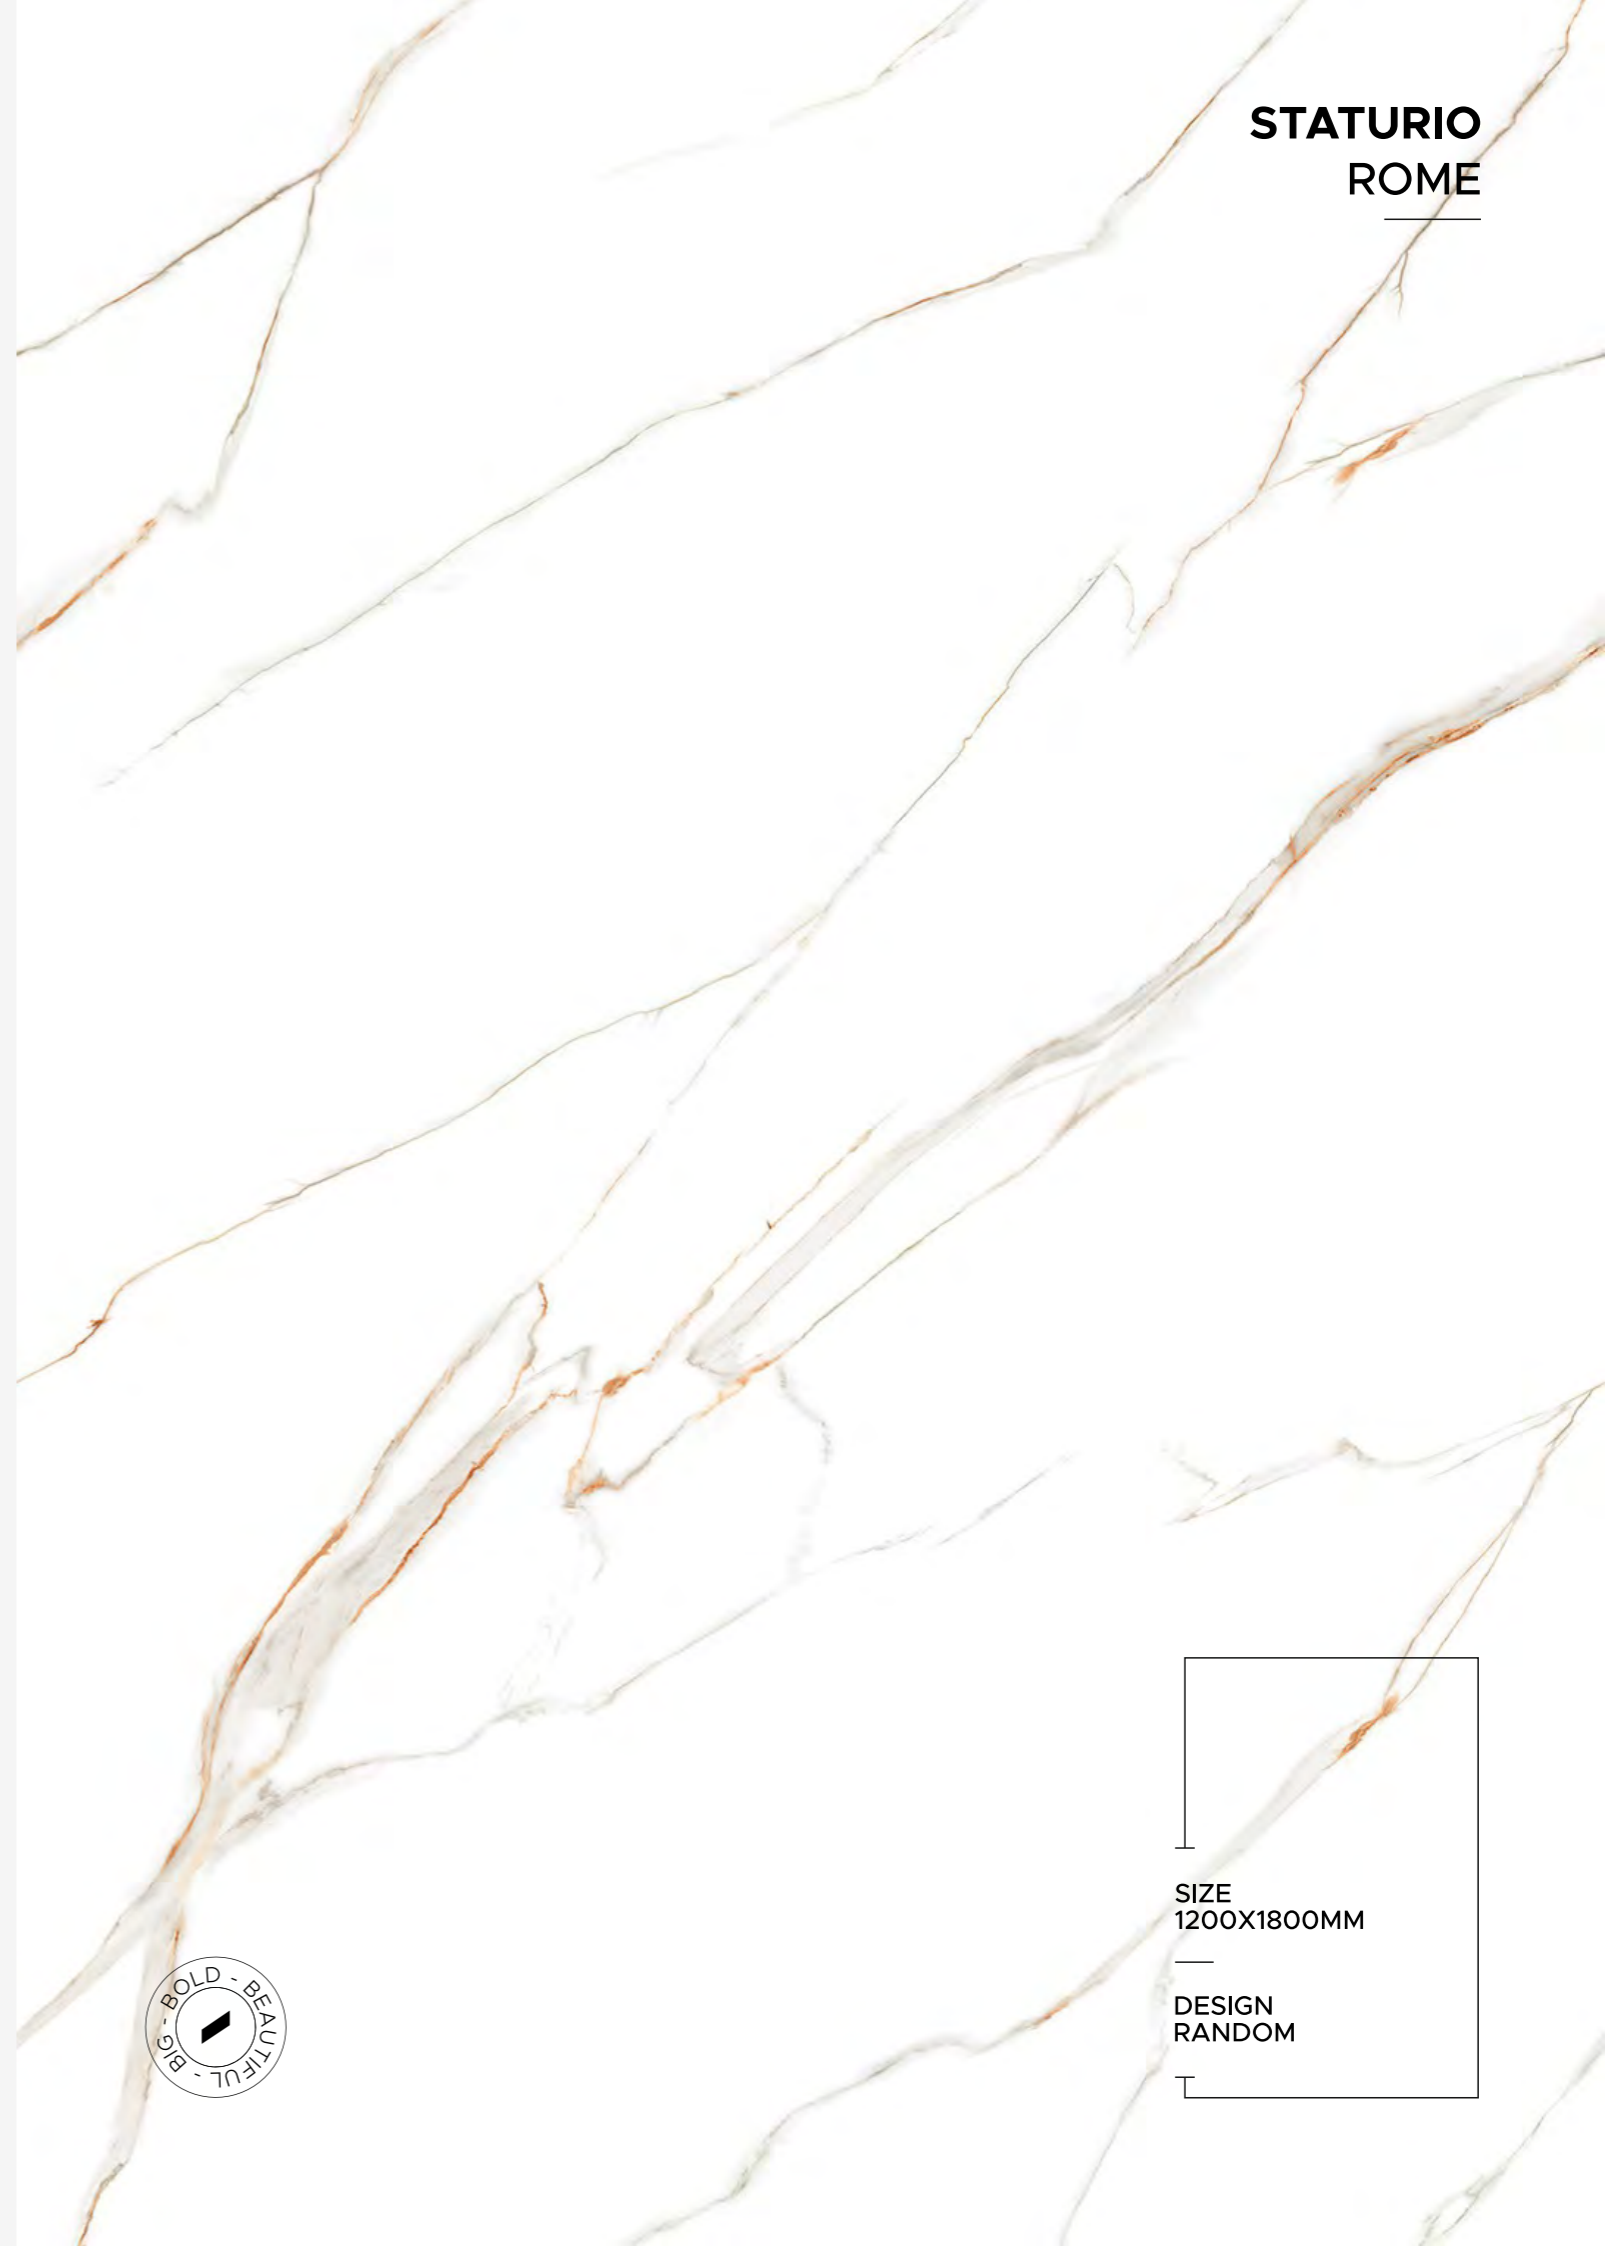

DESIGN  
RANDOM

**STATUARIO  
POEM**

[www.mozillagranito.com](http://www.mozillagranito.com)

**MOZILLA**<sup>®</sup>  
EXQUISITE SURFACES

SIZE  
1200X1800MM

DESIGN  
RANDOM

AVAILABLE FINISHES  
GLOSSY

AVAILABLE FINISHES  
GLOSSY