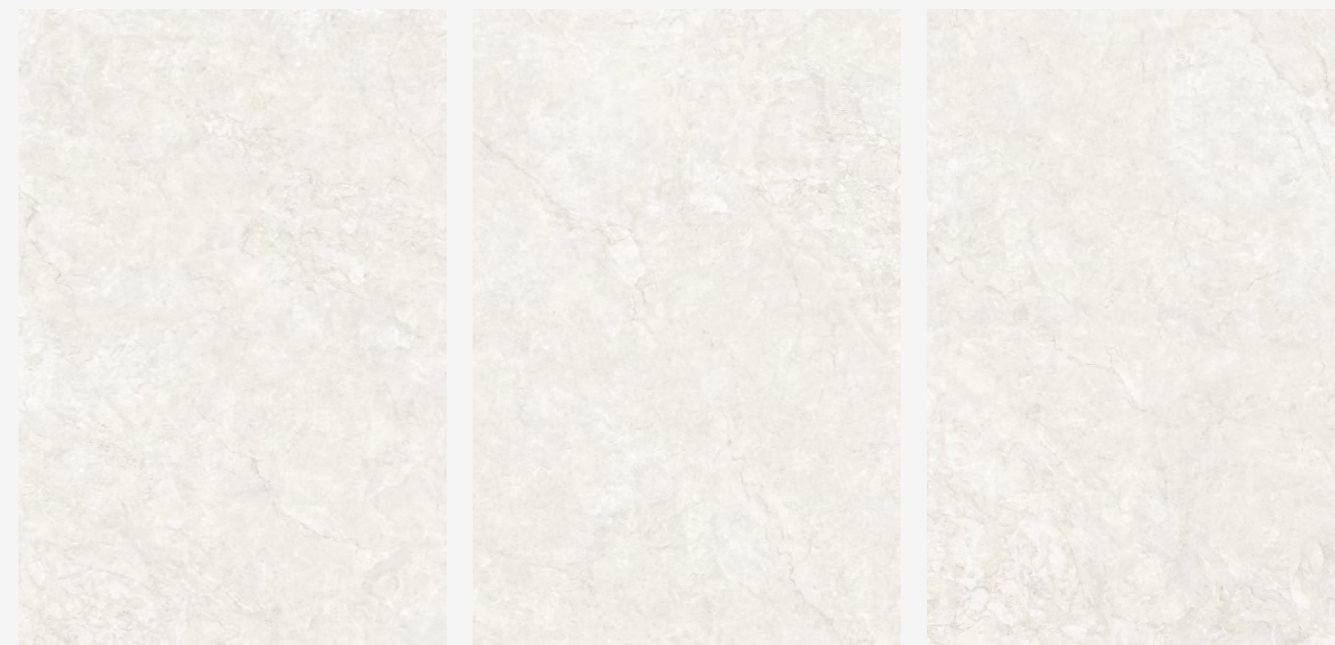

AVAILABLE FINISHES  
GLOSSY

SIZE  
1200X1800MM

DESIGN  
RANDOM

**MAREDIAN  
BIANCO**

[www.mozillagranito.com](http://www.mozillagranito.com)

**MOZILLA**<sup>®</sup>  
EXQUISITE SURFACES

SIZE  
1200X1800MM

DESIGN  
RANDOM