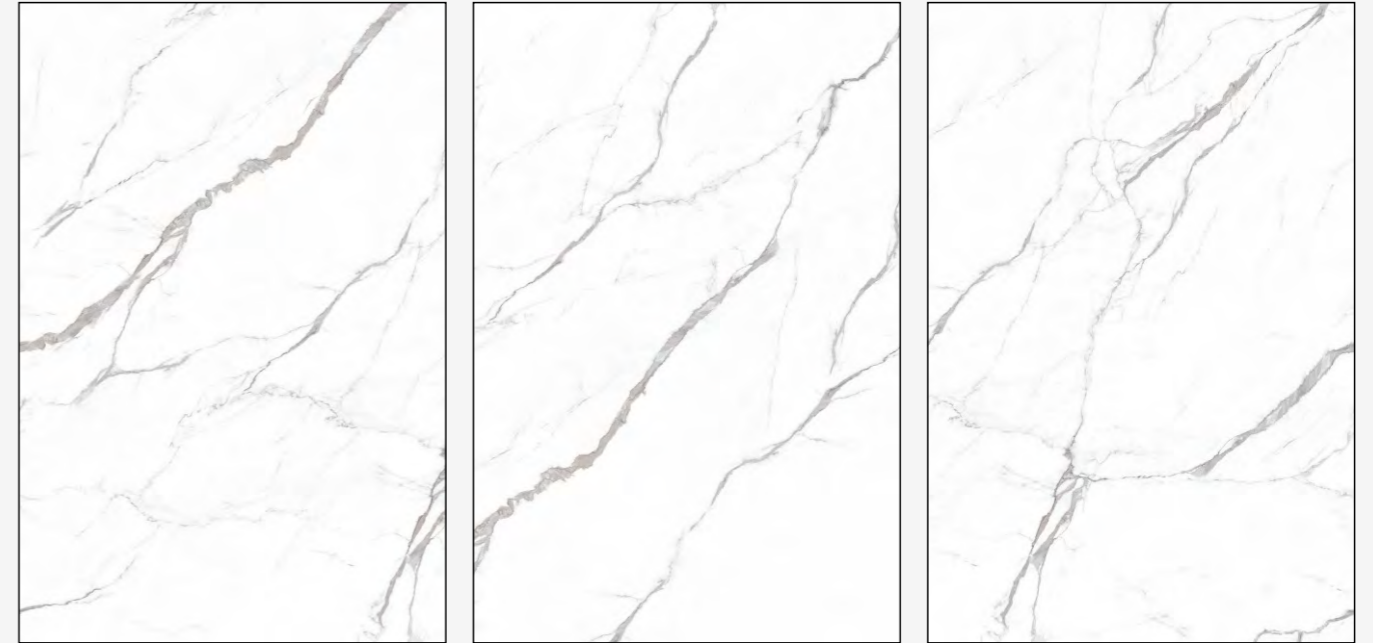

**STATUARIO
POEM**

www.mozillagranito.com

MOZILLA®
EXQUISITE SURFACES

SIZE
1200X1800MM

DESIGN
RANDOM

AVAILABLE FINISHES
GLOSSY