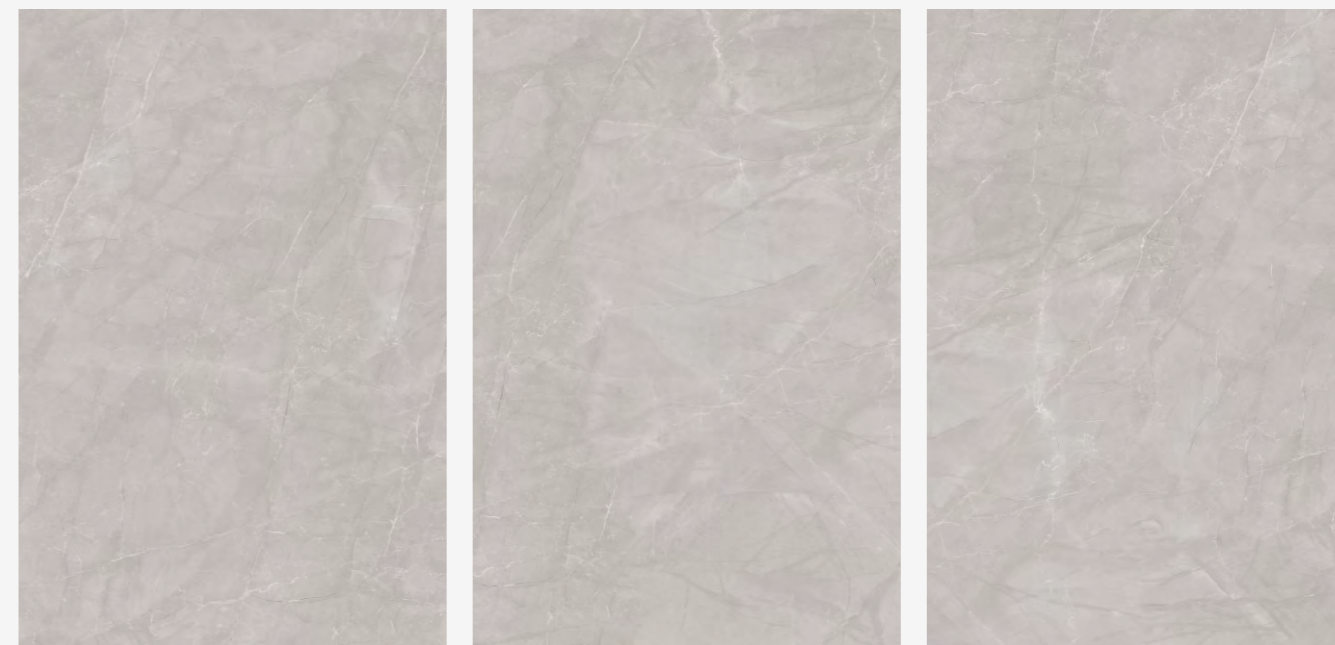

**EURELIA
GREY**

www.mozillagranito.com

MOZILLA®
EXQUISITE SURFACES

SIZE
1200X1800MM

DESIGN
RANDOM

AVAILABLE FINISHES
GLOSSY