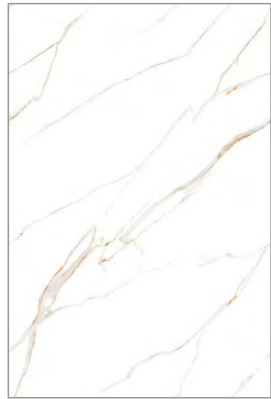

SILVERIO

STATUARIO  
POEM

STATUARIO  
ROME

SPIDER  
ASH

SPIDER  
ICE

SPIDER  
SAND

VEGAS  
GREY

1200x  
1800mm