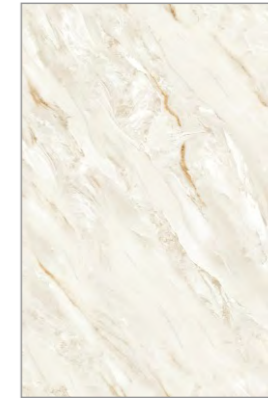

ARC
BEIGE

1200x
1800mm

ENDLESS