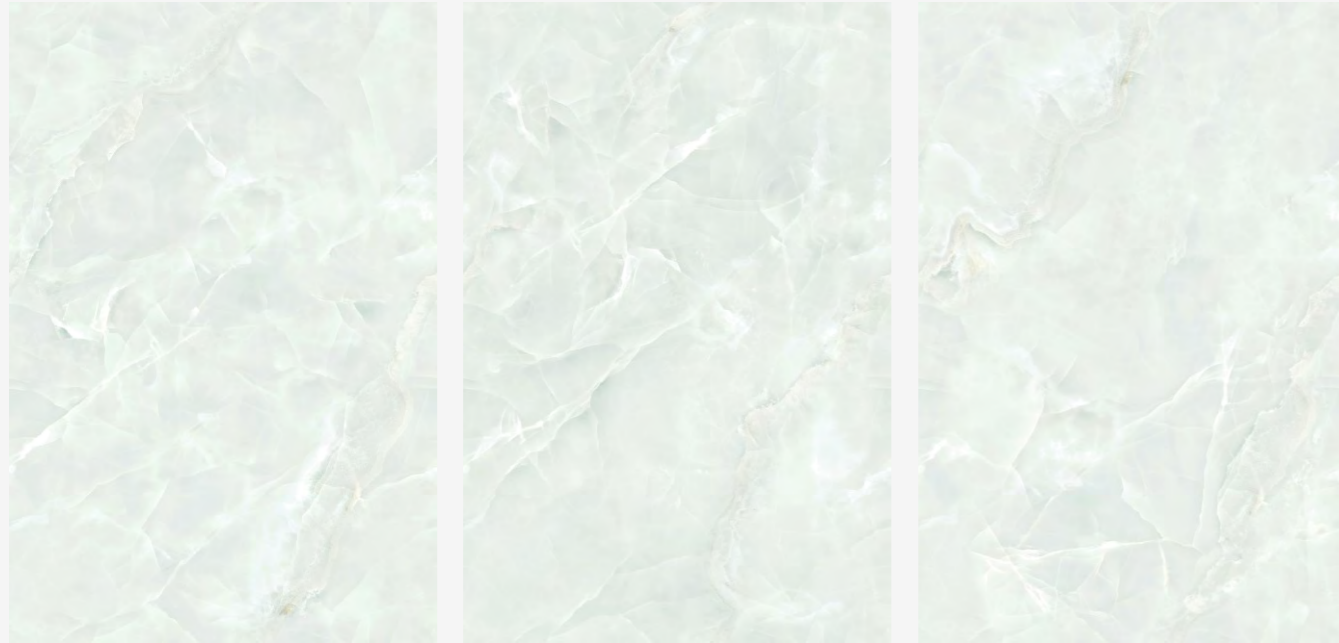

AVAILABLE FINISHES
GLOSSY

SIZE
1200X1800MM

DESIGN
ENDLESS