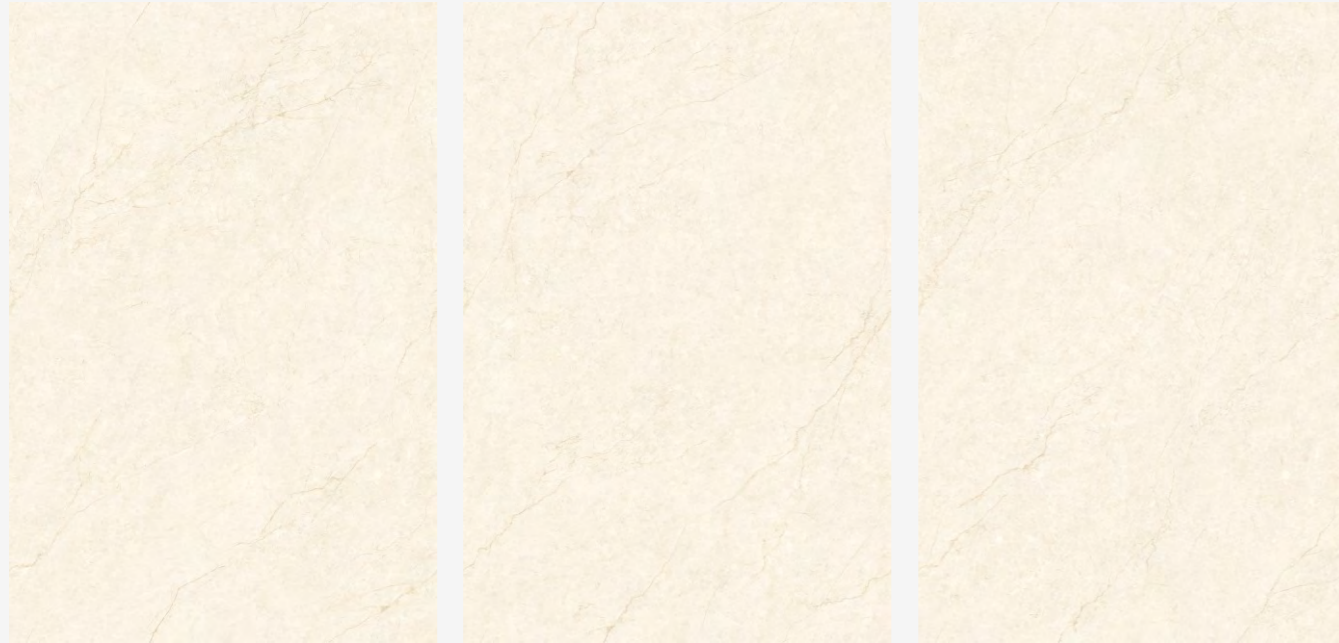

AVAILABLE FINISHES  
GLOSSY

**PLAIN  
WHITE**

[www.mozillagranito.com](http://www.mozillagranito.com)

**MOZILLA**<sup>®</sup>  
EXQUISITE SURFACES

SIZE  
1200X1800MM

DESIGN  
ENDLESS

AVAILABLE FINISHES  
GLOSSY