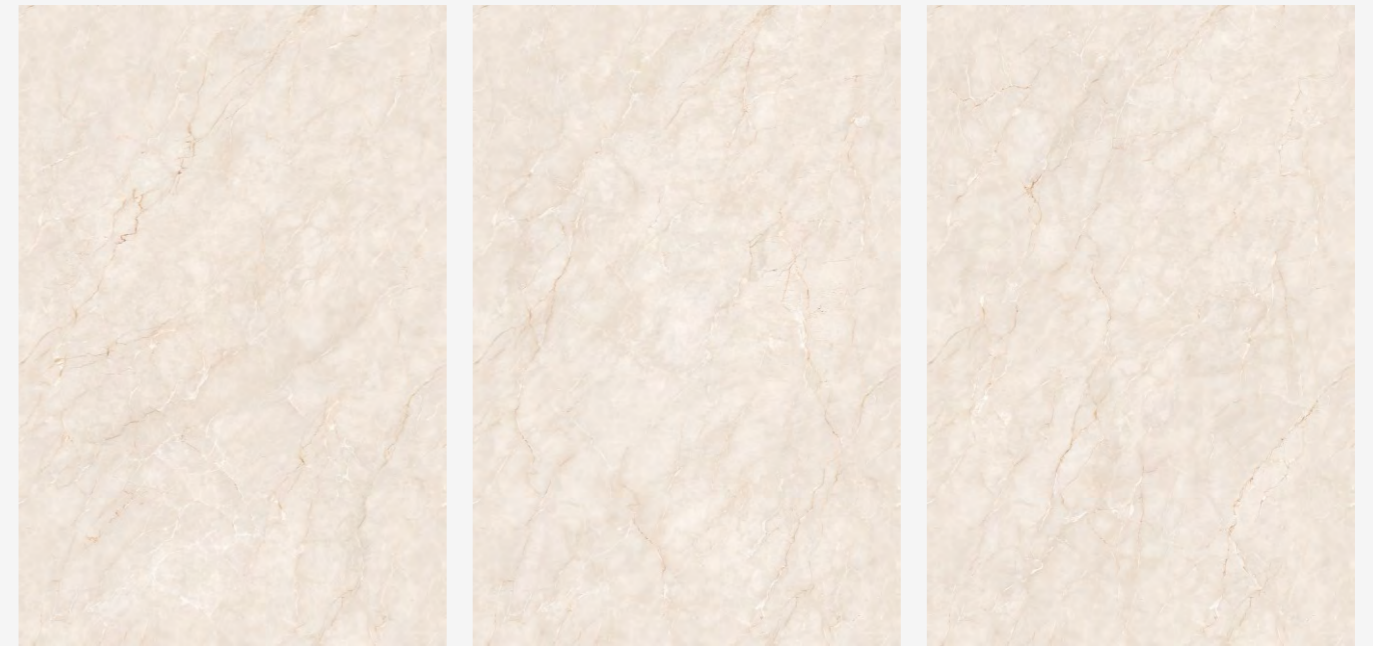

**TIRANO
NATURAL**

www.mozillagranito.com

MOZILLA®
EXQUISITE SURFACES

SIZE
1200X1800MM

DESIGN
ENDLESS