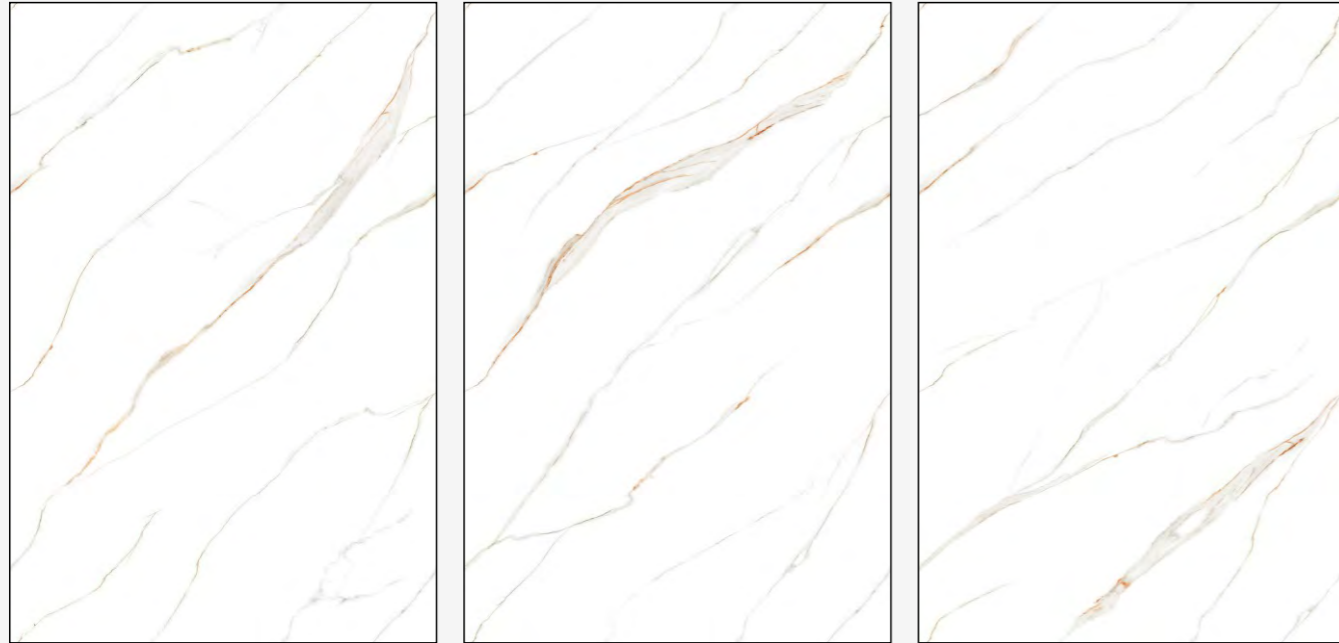

DESIGN  
RANDOM

**STATUARIO  
POEM**

[www.mozillagranito.com](http://www.mozillagranito.com)

**MOZILLA**<sup>®</sup>  
EXQUISITE SURFACES

SIZE  
1200X1800MM

DESIGN  
RANDOM

AVAILABLE FINISHES  
GLOSSY

AVAILABLE FINISHES  
GLOSSY