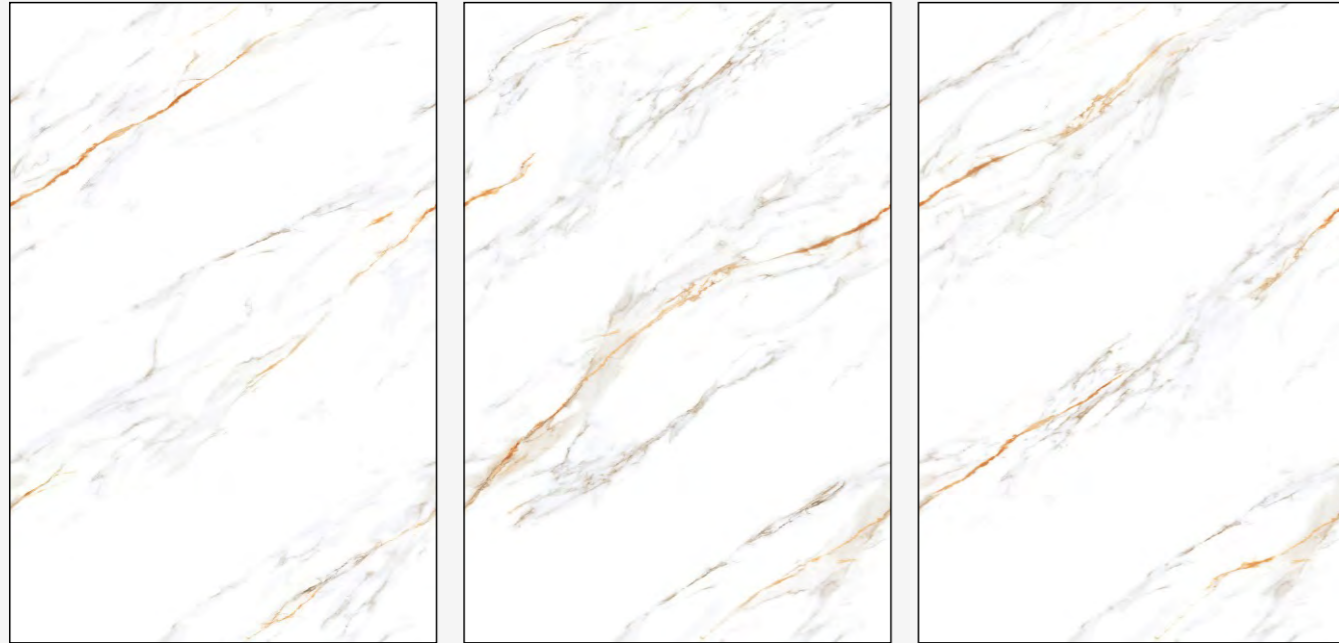

SIZE  
1200X1800MM

DESIGN  
ENDLESS

**ONYX DE  
SNOW**

[www.mozillagranito.com](http://www.mozillagranito.com)

**MOZILLA**<sup>®</sup>  
EXQUISITE SURFACES

SIZE  
1200X1800MM

DESIGN  
ENDLESS

AVAILABLE FINISHES  
GLOSSY