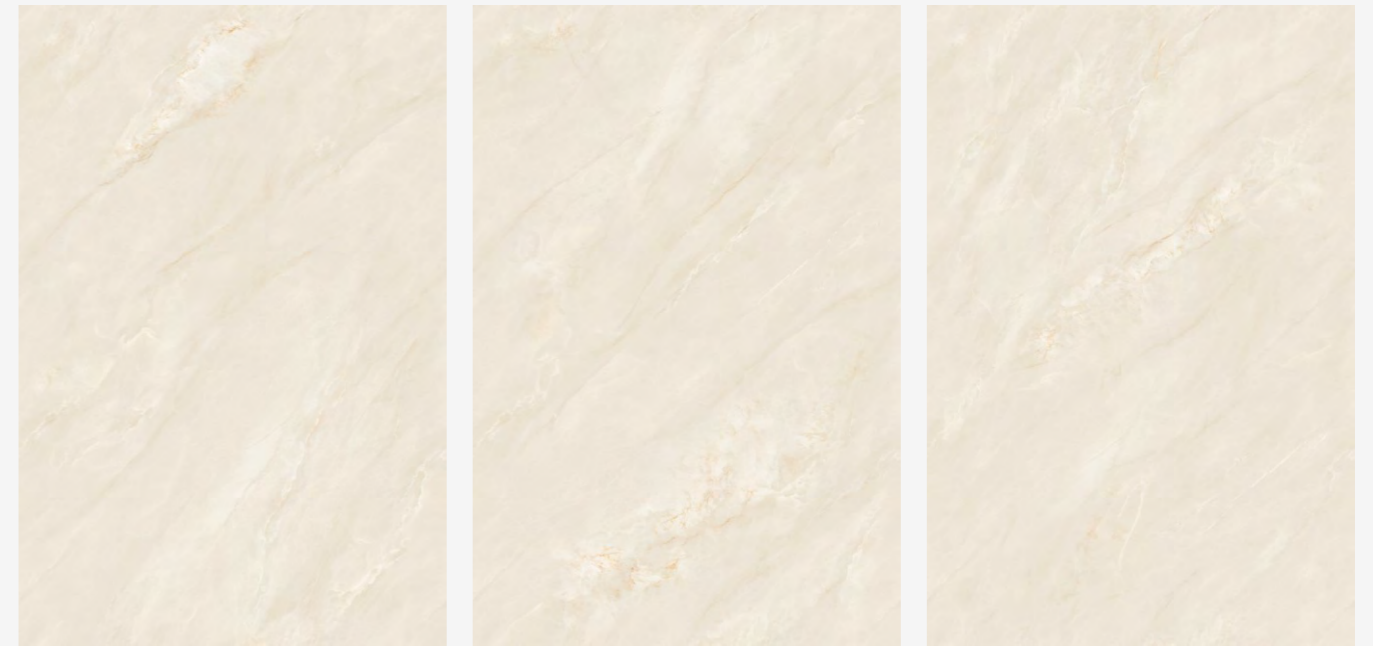

**MOZILLA**<sup>®</sup>  
EXQUISITE SURFACES

SIZE  
1200X1800MM

DESIGN  
ENDLESS

AVAILABLE FINISHES  
GLOSSY

AVAILABLE FINISHES  
GLOSSY

SIZE  
1200X1800MM

DESIGN  
ENDLESS

ICELAND  
BIANCO