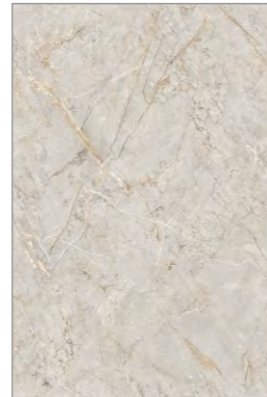

ARMOSA
GREY