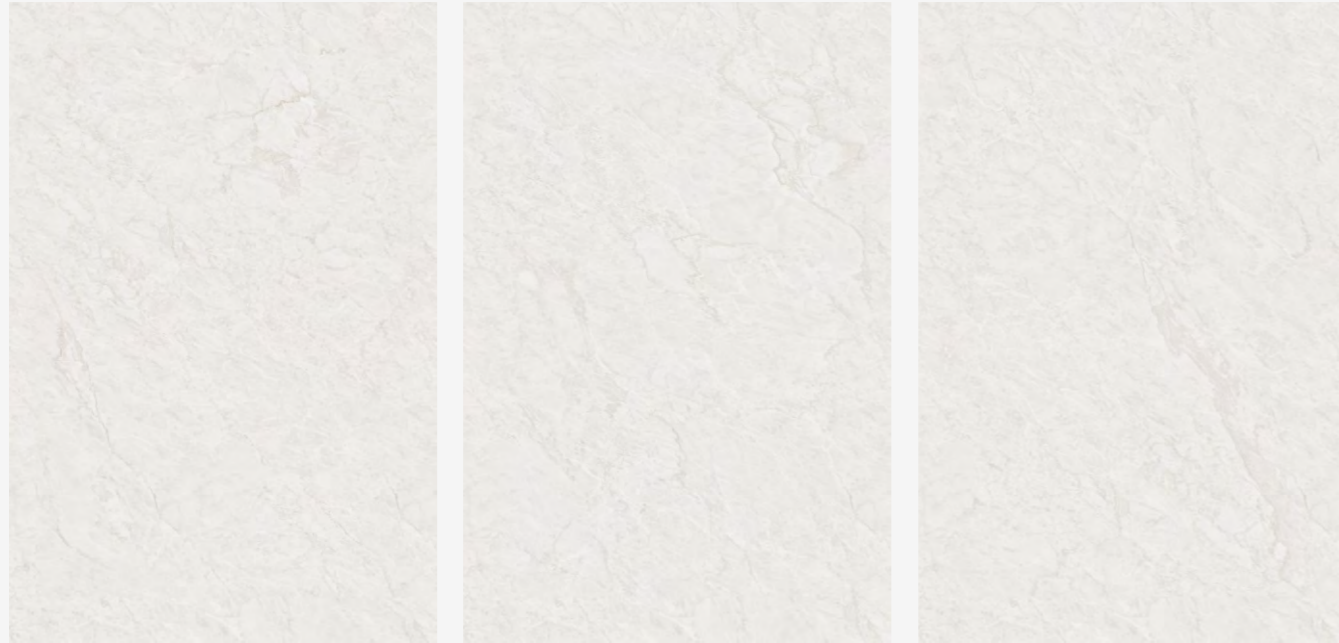

SIZE  
1200X1800MM

DESIGN  
ENDLESS

**BESIL  
GREEN**

[www.mozillagranito.com](http://www.mozillagranito.com)

**MOZILLA**<sup>®</sup>  
EXQUISITE SURFACES

SIZE  
1200X1800MM

DESIGN  
ENDLESS

AVAILABLE FINISHES  
GLOSSY