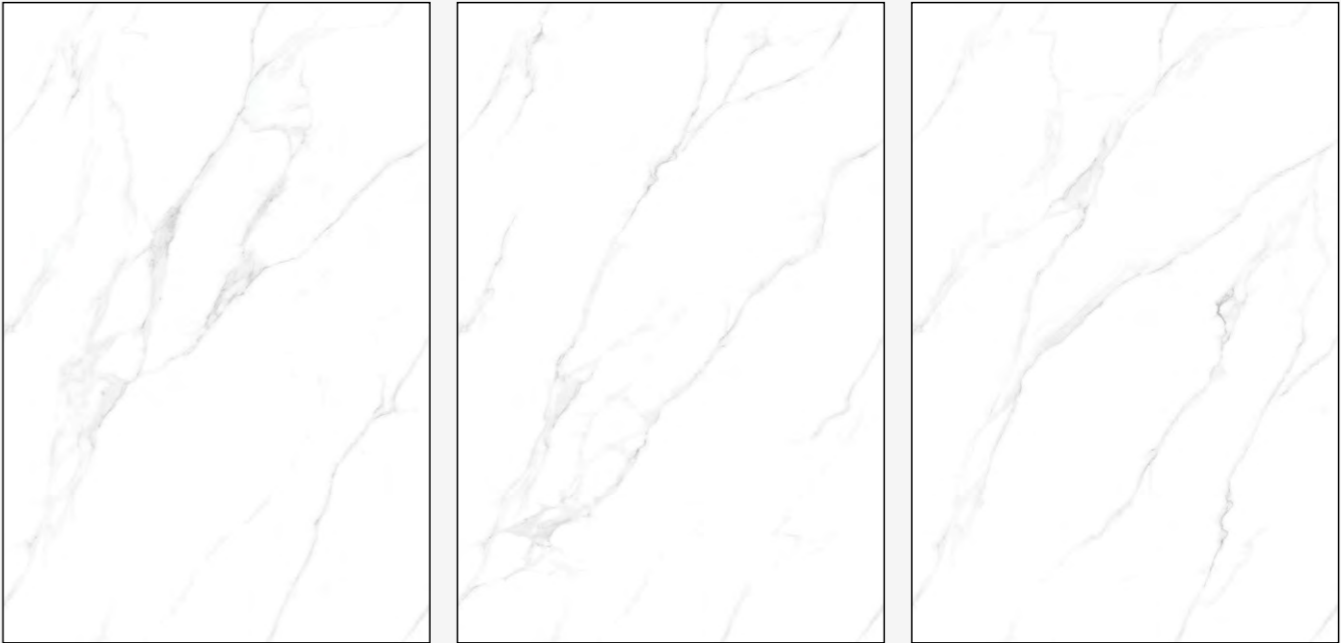

**STATUARIO
SOFT**

www.mozillagranito.com

MOZILLA®
EXQUISITE SURFACES

SIZE
1200X1800MM

DESIGN
ENDLESS

AVAILABLE FINISHES
GLOSSY